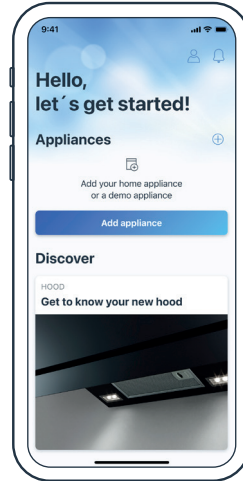

Quick Start Guide

Connect your hood with Home Connect today

1. 1 Download the Home Connect app and follow the instructions

Selected benefits of Home Connect

- → Easily adjust settings according to your preferences.
- → Be alerted when the filters need to be replaced or cleaned.
- → Easily connect the hood with the cooktop.

1. 2 Scan here to connect with the Home Connect app