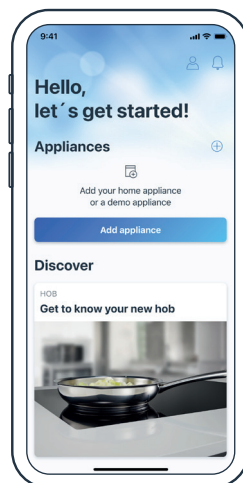

Quick Start Guide

Connect your hob with Home Connect today

1. 1 Download the Home Connect app and follow the instructions

Selected benefits of Home Connect

- → Is the hob switched off? Check your appliance from anywhere via the app.
- → Choose from a great range of recipes and send the right settings to your hob.
- → Once your meal is ready, you will receive an app notification.

1. 2 Scan here to connect with the Home Connect app