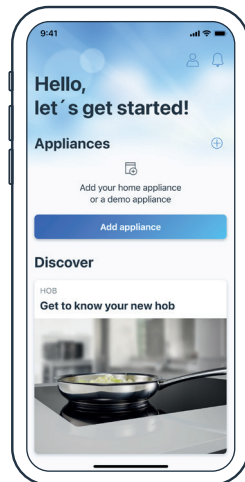

Quick Start Guide

Connect your hob with Home Connect today

1. 1 Download the Home Connect app and follow the instructions

Selected benefits of Home Connect

- → Is the hob switched off? Check your appliance from anywhere via the app.
- → Choose from a great range of recipes and send the right settings to your hob.
- → Once your meal is ready, you will receive an app notification.

1. 2 Scan here to connect with the Home Connect app