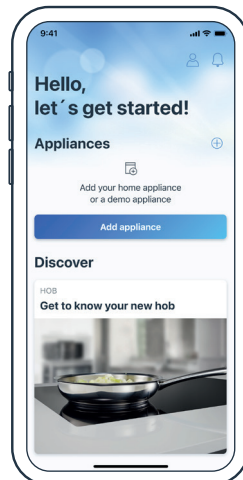

Quick Start Guide

Connect your hob with Home Connect today

1. 1 Download the Home Connect app and follow the instructions

Selected benefits of Home Connect

- → Is the hob switched off? Check your appliance from anywhere via the app.
- → Choose from a great range of recipes and send the right settings to your hob.
- → Once your meal is ready, you will receive an app notification.

1. 2 Scan here to connect with the Home Connect app