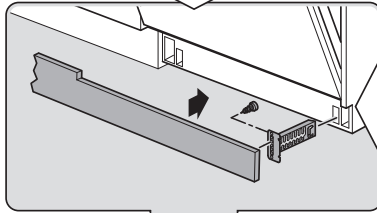

Torx  
T 20

Ø4X36

Ø4X13

(\*) ET-Nr. 612653

An illustration of the L-shaped bracket and a document with a checkmark, indicating that the part number is verified.

Torx  
T 20

**Dichtheit prüfen**  
**Check for leaks**  
**Verifiez l'étanchéité**  
**Verificar la estanqueidad**