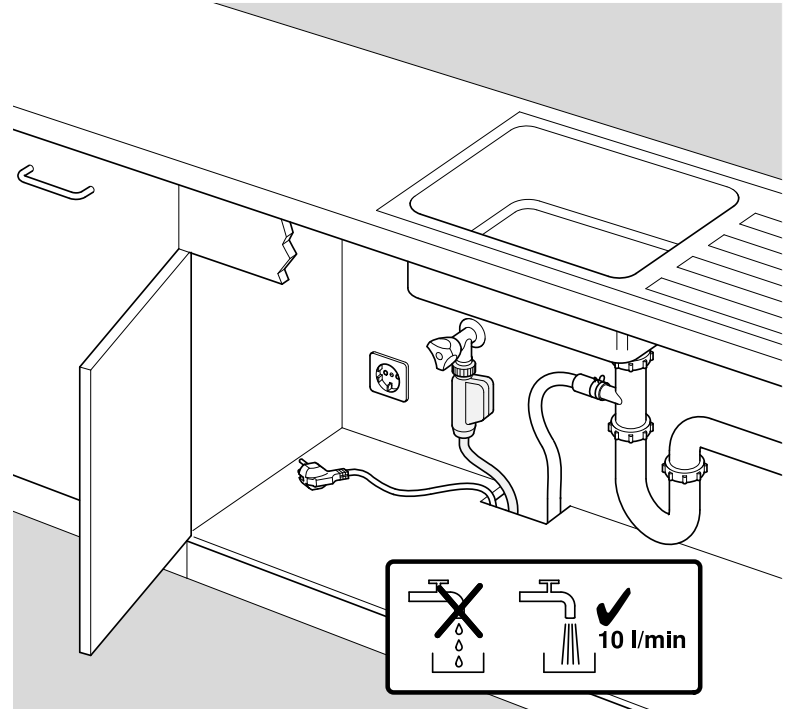

max. 10 Nm

Dichtheit prüfen
Check for leaks
Verifiez l'étanchéité
Verificar la estanqueidad