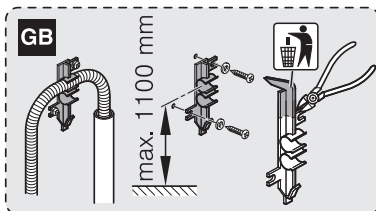

Torx  
T 20

Ø4X36

Ø4X13

(\*) ET-Nr. 612653

An illustration of the L-shaped bracket and a document with a checkmark, indicating that the part number is verified.

Torx  
T 20

**Dichtheit prüfen**  
**Check for leaks**  
**Verifiez l'étanchéité**  
**Verificar la estanqueidad**