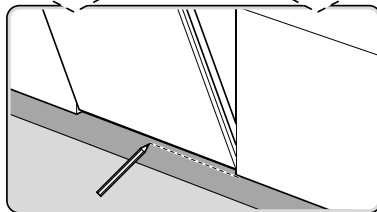

Torx  
T 20

Ø4X36

Ø4X13

(\*) ET-Nr. 612653

An illustration of the L-shaped bracket and a document with a checkmark, indicating that the part number is verified.

Torx  
T 20

**Dichtheit prüfen**  
**Check for leaks**  
**Verifiez l'étanchéité**  
**Verificar la estanqueidad**