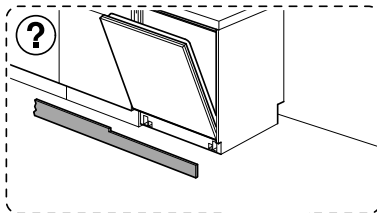

Torx  
T 20

Ø4X36

Ø4X13

(\*) ET-Nr. 612653

An illustration of the L-shaped bracket and a document with a checkmark, indicating that the part number is verified.

Torx  
T 20

**Dichtheit prüfen**  
**Check for leaks**  
**Verifiez l'étanchéité**  
**Verificar la estanqueidad**