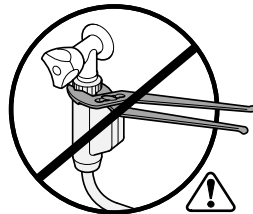

Torx  
T 20

Ø4X36

Ø4X13

(\*) ET-Nr. 612653

An illustration of the L-shaped bracket and a document with a checkmark, indicating that the part number is verified.

Torx  
T 20

**Dichtheit prüfen**  
**Check for leaks**  
**Verifiez l'étanchéité**  
**Verificar la estanqueidad**