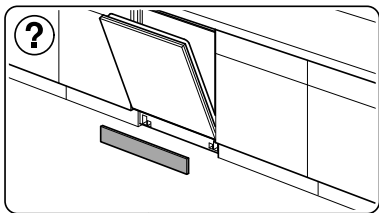

Torx  
T 20

Ø4X36

Ø4X13

(\*) ET-Nr. 612653

An illustration of the L-shaped bracket and a document with a checkmark, indicating that the part number is verified.

Torx  
T 20

**Dichtheit prüfen**  
**Check for leaks**  
**Verifiez l'étanchéité**  
**Verificar la estanqueidad**