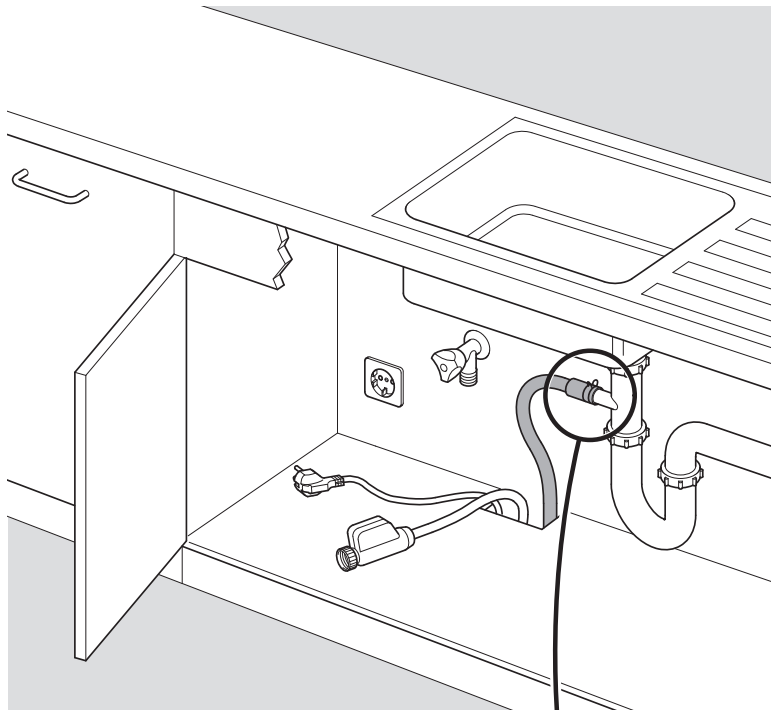

Torx  
T 20

Ø4X36

Ø4X13

(\*) ET-Nr. 612653

An illustration of the L-shaped bracket and a document with a checkmark, indicating that the part number is verified.

Torx  
T 20

**Dichtheit prüfen**  
**Check for leaks**  
**Verifiez l'étanchéité**  
**Verificar la estanqueidad**