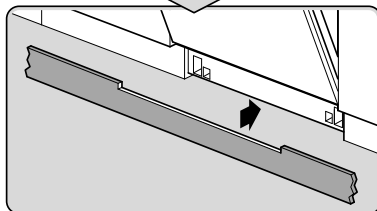

Torx  
T 20

Ø4X36

Ø4X13

(\*) ET-Nr. 612653

An illustration of the L-shaped bracket and a document with a checkmark, indicating that the part number is verified.

Torx  
T 20

**Dichtheit prüfen**  
**Check for leaks**  
**Verifiez l'étanchéité**  
**Verificar la estanqueidad**