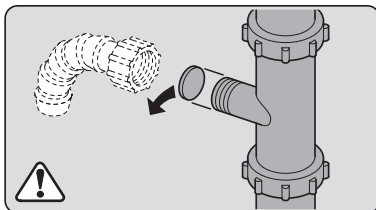

Torx  
T 20

Ø4X36

Ø4X13

(\*) ET-Nr. 612653

An illustration of the L-shaped bracket and a document with a checkmark, indicating that the part number is verified.

Torx  
T 20

**Dichtheit prüfen**  
**Check for leaks**  
**Verifiez l'étanchéité**  
**Verificar la estanqueidad**