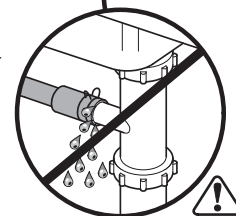

Torx  
T 20

Ø4X36

Ø4X13

(\*) ET-Nr. 612653

An illustration of the L-shaped bracket and a document with a checkmark, indicating that the part number is verified.

Torx  
T 20

**Dichtheit prüfen**  
**Check for leaks**  
**Verifiez l'étanchéité**  
**Verificar la estanqueidad**