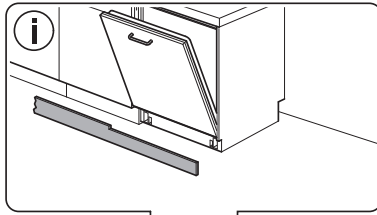

Torx  
T 20

Ø4X36

Ø4X13

(\*) ET-Nr. 612653

An illustration of the L-shaped bracket and a document with a checkmark, indicating that the part number is verified.

Torx  
T 20

**Dichtheit prüfen**  
**Check for leaks**  
**Verifiez l'étanchéité**  
**Verificar la estanqueidad**