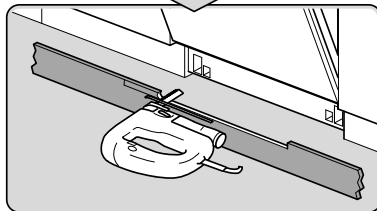

Torx  
T 20

Ø4X36

Ø4X13

(\*) ET-Nr. 612653

An illustration of the L-shaped bracket and a document with a checkmark, indicating that the part number is verified.

Torx  
T 20

**Dichtheit prüfen**  
**Check for leaks**  
**Verifiez l'étanchéité**  
**Verificar la estanqueidad**