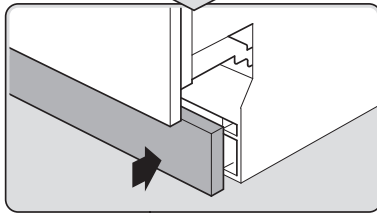

Torx  
T 20

Ø4X36

Ø4X13

(\*) ET-Nr. 612653

An illustration of the L-shaped bracket and a document with a checkmark, indicating that the part number is verified.

Torx  
T 20

**Dichtheit prüfen**  
**Check for leaks**  
**Verifiez l'étanchéité**  
**Verificar la estanqueidad**