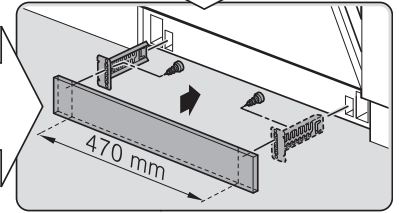

Torx  
T 20

Ø4X36

Ø4X13

(\*) ET-Nr. 612653

An illustration of the L-shaped bracket and a document with a checkmark, indicating that the part number is verified.

Torx  
T 20

**Dichtheit prüfen**  
**Check for leaks**  
**Verifiez l'étanchéité**  
**Verificar la estanqueidad**