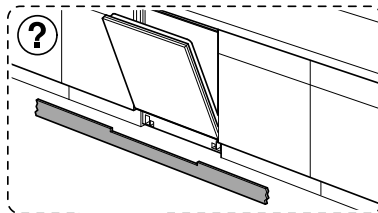

Torx  
T 20

Ø4X36

Ø4X13

(\*) ET-Nr. 612653

An illustration of the L-shaped bracket and a document with a checkmark, indicating that the part number is verified.

Torx  
T 20

**Dichtheit prüfen**  
**Check for leaks**  
**Verifiez l'étanchéité**  
**Verificar la estanqueidad**