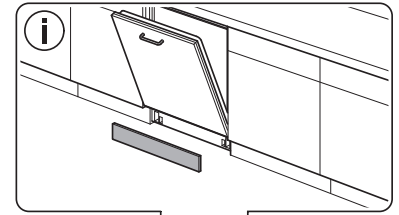

Torx  
T 20

Ø4X36

Ø4X13

(\*) ET-Nr. 612653

An illustration of the L-shaped bracket and a document with a checkmark, indicating that the part number is verified.

Torx  
T 20

**Dichtheit prüfen**  
**Check for leaks**  
**Verifiez l'étanchéité**  
**Verificar la estanqueidad**