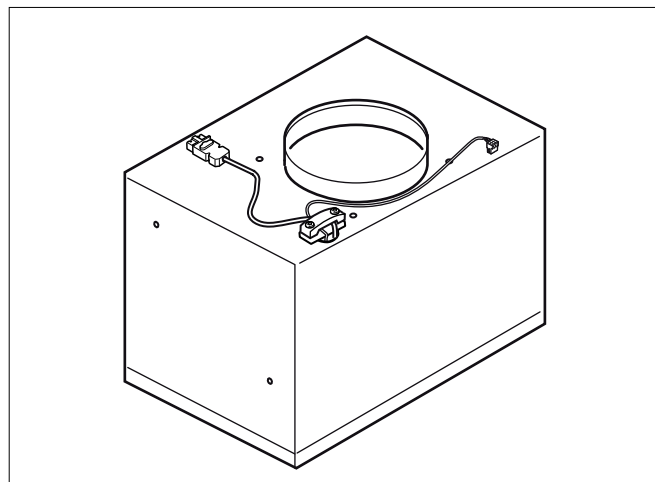

Définitions de Sécurité

⚠ AVERTISSEMENT

Le non-respect de cet avertissement peut entraîner la mort ou des blessures graves.

⚠ ATTENTION

Le non-respect de cet avertissement peut entraîner des blessures mineures ou modérées.

AVIS : Vous indique que des dommages à l'appareil ou aux biens peuvent survenir si vous ne respectez pas cet avertissement.

Remarque : Vous signale des informations importantes ou des conseils.

Pièces comprises