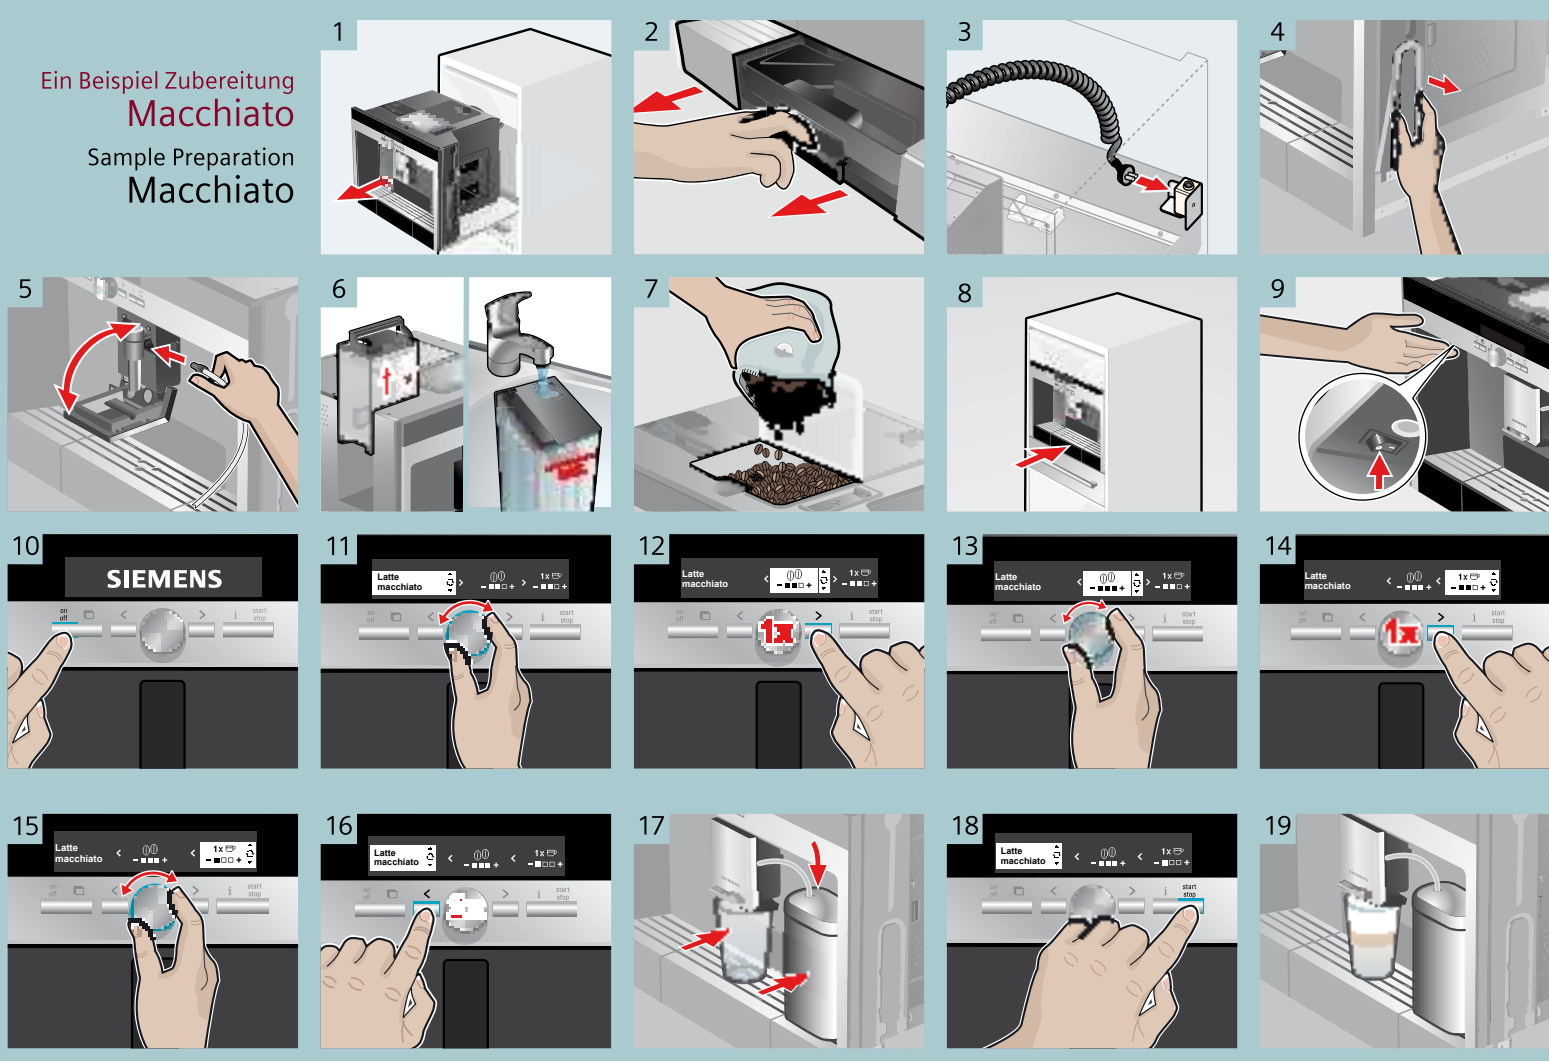

Ein Beispiel Zubereitung
Macchiato
Sample Preparation
Macchiato