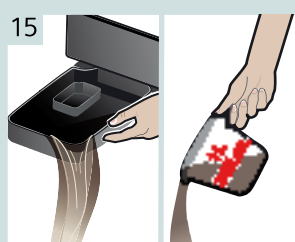

Service-Programm  
**Entkalken**  
Service Program  
Descaling

1 **Service Entkalken**  
i-Taste 3 Sek.

**Service Descale**  
i-button 3 sec.

Service-Programm  
**Reinigen**  
Service Program  
Cleaning

1 **Service Reinigen**  
i-Taste 3 Sek.

**Service clean**  
i-button 3 sec.

Service-Programm  
**Calc'n'Clean**  
Service Program  
Calc'n'Clean

1 **Service Calc'n'Clean**  
i-Taste 3 Sek.

**Service Calc'n'Clean**  
i-button 3 sec.

TK76K572

Kurzanleitung  
Quick User Guide