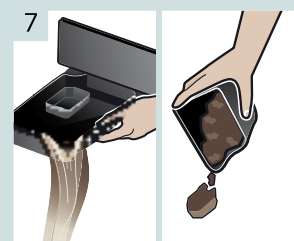

Service-Programm  
**Entkalken**  
Service Program  
Descaling

1 **Service Entkalken**  
i-Taste 3 Sek.

**Service Descale**  
i-button 3 sec.

Service-Programm  
**Reinigen**  
Service Program  
Cleaning

1 **Service Reinigen**  
i-Taste 3 Sek.

**Service clean**  
i-button 3 sec.

Service-Programm  
**Calc'n'Clean**  
Service Program  
Calc'n'Clean

1 **Service Calc'n'Clean**  
i-Taste 3 Sek.

**Service Calc'n'Clean**  
i-button 3 sec.

TK76K572

Kurzanleitung  
Quick User Guide