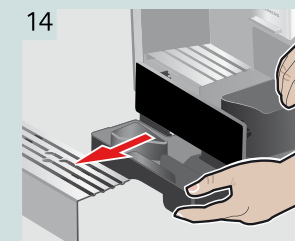

Service-Programm  
**Entkalken**  
Service Program  
Descaling

1 **Service Entkalken**  
i-Taste 3 Sek.

**Service Descale**  
i-button 3 sec.

Service-Programm  
**Reinigen**  
Service Program  
Cleaning

1 **Service Reinigen**  
i-Taste 3 Sek.

**Service clean**  
i-button 3 sec.

Service-Programm  
**Calc'n'Clean**  
Service Program  
Calc'n'Clean

1 **Service Calc'n'Clean**  
i-Taste 3 Sek.

**Service Calc'n'Clean**  
i-button 3 sec.

TK76K572

Kurzanleitung  
Quick User Guide