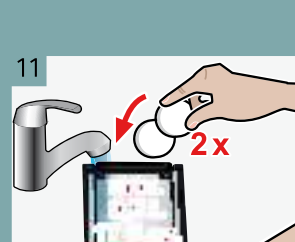

Service-Programm  
**Entkalken**  
Service Program  
Descaling

1 **Service Entkalken**  
i-Taste 3 Sek.

**Service Descale**  
i-button 3 sec.

Service-Programm  
**Reinigen**  
Service Program  
Cleaning

1 **Service Reinigen**  
i-Taste 3 Sek.

**Service clean**  
i-button 3 sec.

Service-Programm  
**Calc'n'Clean**  
Service Program  
Calc'n'Clean

1 **Service Calc'n'Clean**  
i-Taste 3 Sek.

**Service Calc'n'Clean**  
i-button 3 sec.

TK76K572

Kurzanleitung  
Quick User Guide