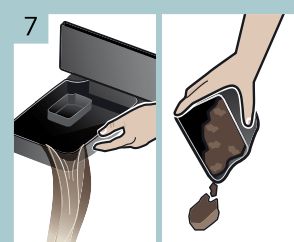

Service-Programm  
**Entkalken**  
Service Program  
Descaling

1 **Service Entkalken**  
i-Taste 3 Sek.

**Service Descale**  
i-button 3 sec.

Service-Programm  
**Reinigen**  
Service Program  
Cleaning

1 **Service Reinigen**  
i-Taste 3 Sek.

**Service clean**  
i-button 3 sec.

Service-Programm  
**Calc'n'Clean**  
Service Program  
Calc'n'Clean

1 **Service Calc'n'Clean**  
i-Taste 3 Sek.

**Service Calc'n'Clean**  
i-button 3 sec.

TK76K572

Kurzanleitung  
Quick User Guide