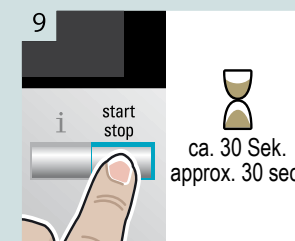

Service-Programm  
**Entkalken**  
Service Program  
Descaling

1 **Service Entkalken**  
i-Taste 3 Sek.

**Service Descale**  
i-button 3 sec.

Service-Programm  
**Reinigen**  
Service Program  
Cleaning

1 **Service Reinigen**  
i-Taste 3 Sek.

**Service clean**  
i-button 3 sec.

Service-Programm  
**Calc'n'Clean**  
Service Program  
Calc'n'Clean

1 **Service Calc'n'Clean**  
i-Taste 3 Sek.

**Service Calc'n'Clean**  
i-button 3 sec.

TK76K572

Kurzanleitung  
Quick User Guide