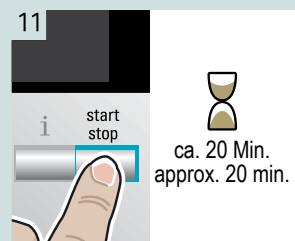

Service-Programm  
**Entkalken**  
Service Program  
Descaling

1 **Service Entkalken**  
i-Taste 3 Sek.

**Service Descale**  
i-button 3 sec.

Service-Programm  
**Reinigen**  
Service Program  
Cleaning

1 **Service Reinigen**  
i-Taste 3 Sek.

**Service clean**  
i-button 3 sec.

Service-Programm  
**Calc'n'Clean**  
Service Program  
Calc'n'Clean

1 **Service Calc'n'Clean**  
i-Taste 3 Sek.

**Service Calc'n'Clean**  
i-button 3 sec.

TK76K572

Kurzanleitung  
Quick User Guide