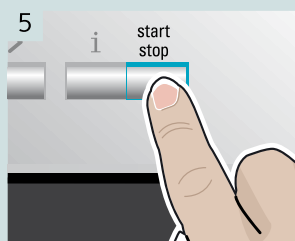

Service-Programm  
**Entkalken**  
Service Program  
Descaling

1 **Service Entkalken**  
i-Taste 3 Sek.

**Service Descale**  
i-button 3 sec.

Service-Programm  
**Reinigen**  
Service Program  
Cleaning

1 **Service Reinigen**  
i-Taste 3 Sek.

**Service clean**  
i-button 3 sec.

Service-Programm  
**Calc'n'Clean**  
Service Program  
Calc'n'Clean

1 **Service Calc'n'Clean**  
i-Taste 3 Sek.

**Service Calc'n'Clean**  
i-button 3 sec.

TK76K572

Kurzanleitung  
Quick User Guide