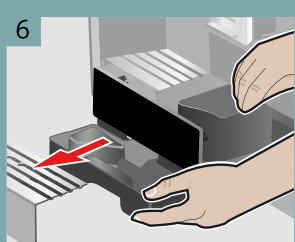

Service-Programm  
**Entkalken**  
Service Program  
Descaling

1 **Service Entkalken**  
i-Taste 3 Sek.

**Service Descale**  
i-button 3 sec.

Service-Programm  
**Reinigen**  
Service Program  
Cleaning

1 **Service Reinigen**  
i-Taste 3 Sek.

**Service clean**  
i-button 3 sec.

Service-Programm  
**Calc'n'Clean**  
Service Program  
Calc'n'Clean

1 **Service Calc'n'Clean**  
i-Taste 3 Sek.

**Service Calc'n'Clean**  
i-button 3 sec.

TK76K572

Kurzanleitung  
Quick User Guide