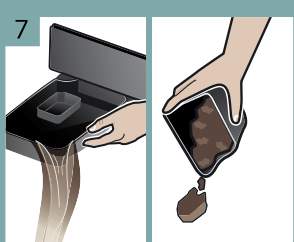

Service-Programm  
**Entkalken**  
Service Program  
Descaling

1 **Service Entkalken**  
i-Taste 3 Sek.

**Service Descale**  
i-button 3 sec.

Service-Programm  
**Reinigen**  
Service Program  
Cleaning

1 **Service Reinigen**  
i-Taste 3 Sek.

**Service clean**  
i-button 3 sec.

Service-Programm  
**Calc'n'Clean**  
Service Program  
Calc'n'Clean

1 **Service Calc'n'Clean**  
i-Taste 3 Sek.

**Service Calc'n'Clean**  
i-button 3 sec.

TK76K572

Kurzanleitung  
Quick User Guide