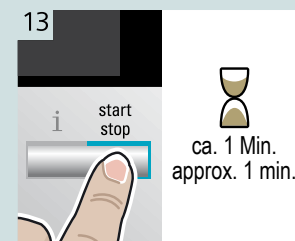

Service-Programm  
**Entkalken**  
Service Program  
Descaling

1 **Service Entkalken**  
i-Taste 3 Sek.

**Service Descale**  
i-button 3 sec.

Service-Programm  
**Reinigen**  
Service Program  
Cleaning

1 **Service Reinigen**  
i-Taste 3 Sek.

**Service clean**  
i-button 3 sec.

Service-Programm  
**Calc'n'Clean**  
Service Program  
Calc'n'Clean

1 **Service Calc'n'Clean**  
i-Taste 3 Sek.

**Service Calc'n'Clean**  
i-button 3 sec.

TK76K572

Kurzanleitung  
Quick User Guide