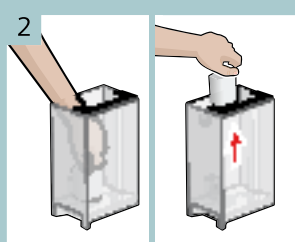

Service-Programm  
**Entkalken**  
Service Program  
Descaling

1 **Service Entkalken**  
i-Taste 3 Sek.

**Service Descale**  
i-button 3 sec.

Service-Programm  
**Reinigen**  
Service Program  
Cleaning

1 **Service Reinigen**  
i-Taste 3 Sek.

**Service clean**  
i-button 3 sec.

Service-Programm  
**Calc'n'Clean**  
Service Program  
Calc'n'Clean

1 **Service Calc'n'Clean**  
i-Taste 3 Sek.

**Service Calc'n'Clean**  
i-button 3 sec.

TK76K572

Kurzanleitung  
Quick User Guide