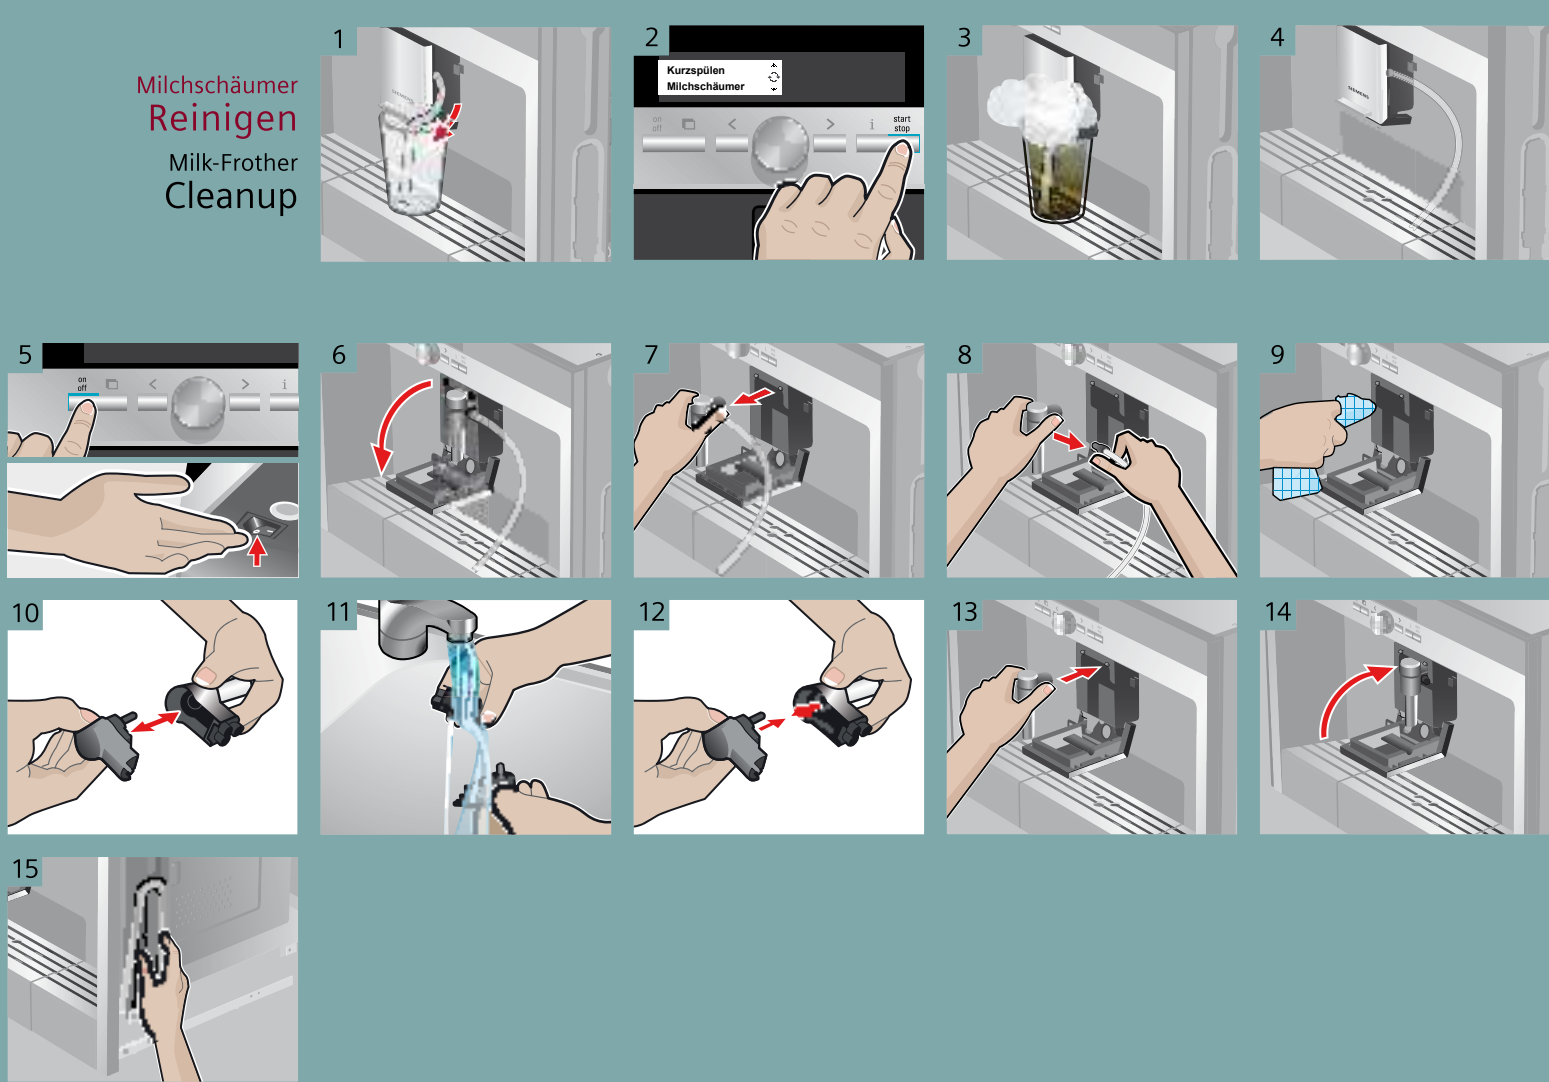

Milchschaumer
Reinigen
Milk-Frother
Cleanup