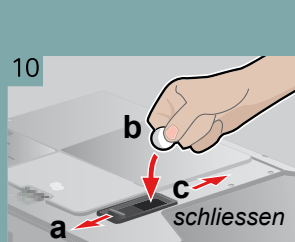

Service-Programm  
**Entkalken**  
Service Program  
Descaling

1 **Service Entkalken**  
i-Taste 3 Sek.

**Service Descale**  
i-button 3 sec.

Service-Programm  
**Reinigen**  
Service Program  
Cleaning

1 **Service Reinigen**  
i-Taste 3 Sek.

**Service clean**  
i-button 3 sec.

Service-Programm  
**Calc'n'Clean**  
Service Program  
Calc'n'Clean

1 **Service Calc'n'Clean**  
i-Taste 3 Sek.

**Service Calc'n'Clean**  
i-button 3 sec.

TK76K572

Kurzanleitung  
Quick User Guide