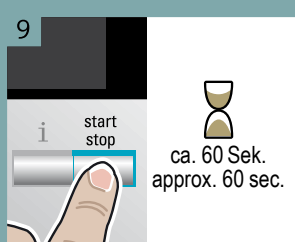

Service-Programm  
**Entkalken**  
Service Program  
Descaling

1 **Service Entkalken**  
i-Taste 3 Sek.

**Service Descale**  
i-button 3 sec.

Service-Programm  
**Reinigen**  
Service Program  
Cleaning

1 **Service Reinigen**  
i-Taste 3 Sek.

**Service clean**  
i-button 3 sec.

Service-Programm  
**Calc'n'Clean**  
Service Program  
Calc'n'Clean

1 **Service Calc'n'Clean**  
i-Taste 3 Sek.

**Service Calc'n'Clean**  
i-button 3 sec.

TK76K572

Kurzanleitung  
Quick User Guide