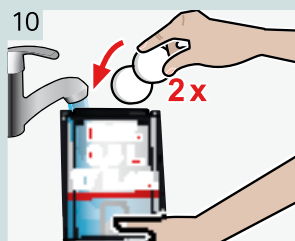

Service-Programm  
**Entkalken**  
Service Program  
Descaling

1 **Service Entkalken**  
i-Taste 3 Sek.

**Service Descale**  
i-button 3 sec.

Service-Programm  
**Reinigen**  
Service Program  
Cleaning

1 **Service Reinigen**  
i-Taste 3 Sek.

**Service clean**  
i-button 3 sec.

Service-Programm  
**Calc'n'Clean**  
Service Program  
Calc'n'Clean

1 **Service Calc'n'Clean**  
i-Taste 3 Sek.

**Service Calc'n'Clean**  
i-button 3 sec.

TK76K572

Kurzanleitung  
Quick User Guide