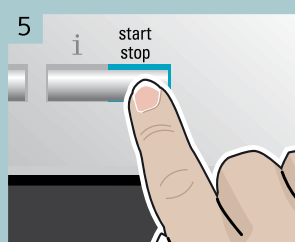

Service-Programm  
**Entkalken**  
Service Program  
Descaling

1 **Service Entkalken**  
i-Taste 3 Sek.

**Service Descale**  
i-button 3 sec.

Service-Programm  
**Reinigen**  
Service Program  
Cleaning

1 **Service Reinigen**  
i-Taste 3 Sek.

**Service clean**  
i-button 3 sec.

Service-Programm  
**Calc'n'Clean**  
Service Program  
Calc'n'Clean

1 **Service Calc'n'Clean**  
i-Taste 3 Sek.

**Service Calc'n'Clean**  
i-button 3 sec.

TK76K572

Kurzanleitung  
Quick User Guide