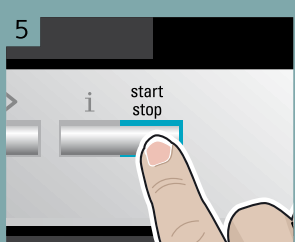

Service-Programm  
**Entkalken**  
Service Program  
Descaling

1 **Service Entkalken**  
i-Taste 3 Sek.

**Service Descale**  
i-button 3 sec.

Service-Programm  
**Reinigen**  
Service Program  
Cleaning

1 **Service Reinigen**  
i-Taste 3 Sek.

**Service clean**  
i-button 3 sec.

Service-Programm  
**Calc'n'Clean**  
Service Program  
Calc'n'Clean

1 **Service Calc'n'Clean**  
i-Taste 3 Sek.

**Service Calc'n'Clean**  
i-button 3 sec.

TK76K572

Kurzanleitung  
Quick User Guide