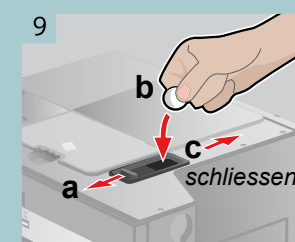

Service-Programm  
**Entkalken**  
Service Program  
Descaling

1 **Service Entkalken**  
i-Taste 3 Sek.

**Service Descale**  
i-button 3 sec.

Service-Programm  
**Reinigen**  
Service Program  
Cleaning

1 **Service Reinigen**  
i-Taste 3 Sek.

**Service clean**  
i-button 3 sec.

Service-Programm  
**Calc'n'Clean**  
Service Program  
Calc'n'Clean

1 **Service Calc'n'Clean**  
i-Taste 3 Sek.

**Service Calc'n'Clean**  
i-button 3 sec.

TK76K572

Kurzanleitung  
Quick User Guide