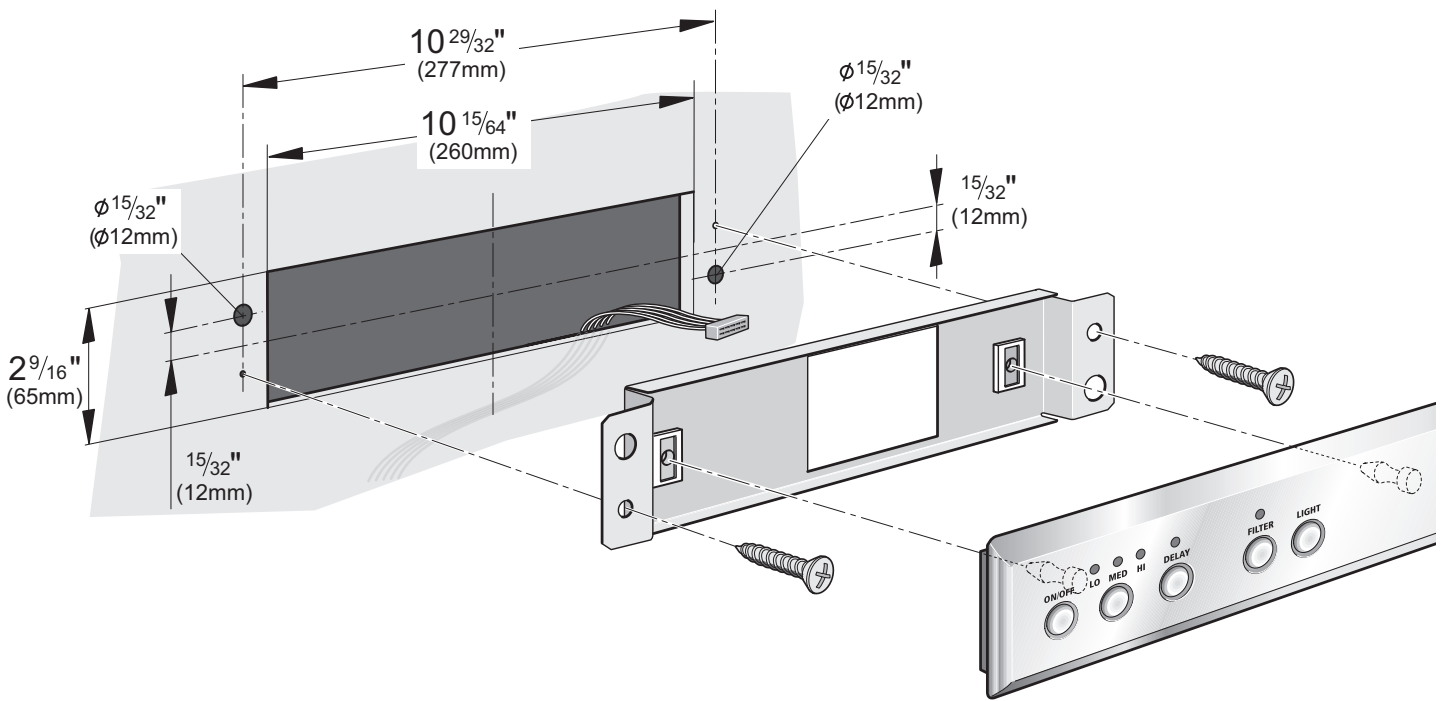

Thermador® | *An American Icon™*

INSTALLATION MANUAL

MODEL: VCI2REMFS

Thermador[®] | *An American Icon*[™]

5551 McFadden Avenue, Huntington Beach CA, 92649 • 800-735-4328 • www.thermador.com
9000330083 • 10013 RevB • 04/08 © BSH Home Appliances Corporation • Litho in U.S.A.