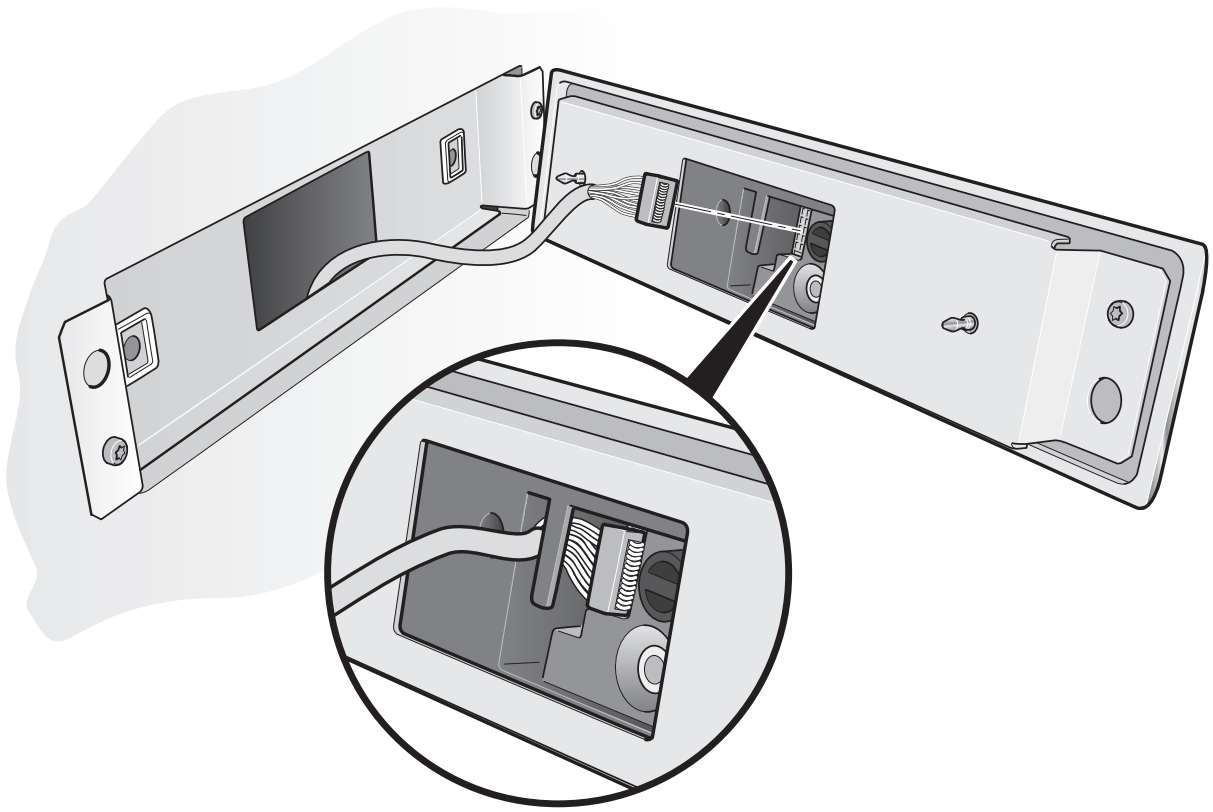

Thermador® | *An American Icon™*

INSTALLATION MANUAL

MODEL: VCI2REMFS

Thermador[®] | *An American Icon*[™]

5551 McFadden Avenue, Huntington Beach CA, 92649 • 800-735-4328 • www.thermador.com
9000330083 • 10013 RevB • 04/08 © BSH Home Appliances Corporation • Litho in U.S.A.