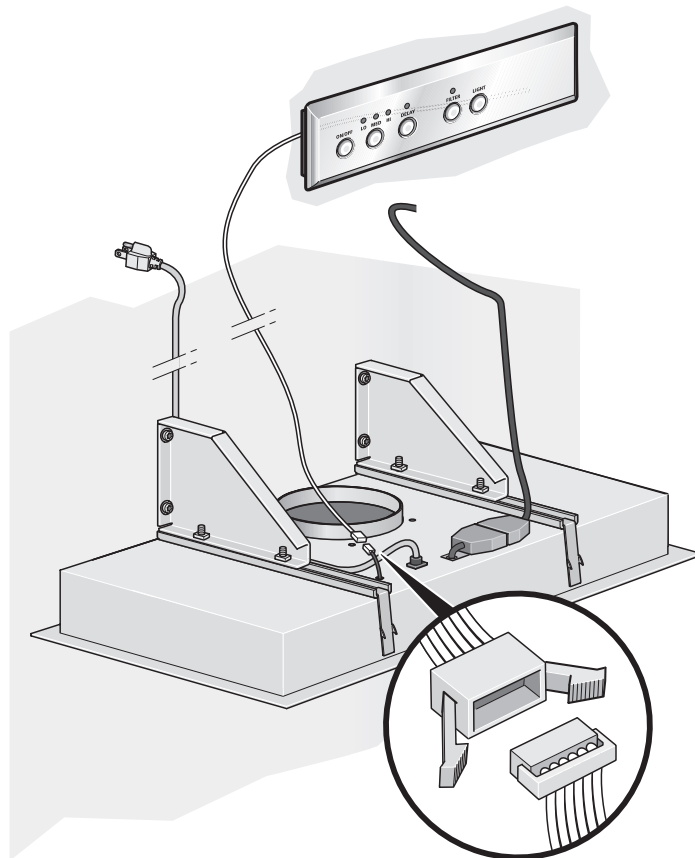

Thermador® | *An American Icon™*

INSTALLATION MANUAL

MODEL: VCI2REMFS

Thermador[®] | *An American Icon*[™]

5551 McFadden Avenue, Huntington Beach CA, 92649 • 800-735-4328 • www.thermador.com
9000330083 • 10013 RevB • 04/08 © BSH Home Appliances Corporation • Litho in U.S.A.