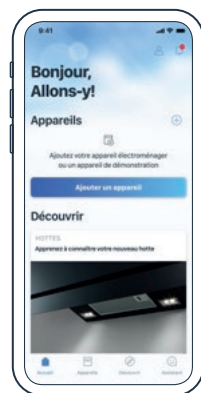

Quick Start Guide

Connect your hood with Home Connect today

- 1 Download Home Connect app and follow the instructions

- 2 Scan here to connect with the Home Connect app

Selected benefits of Home Connect

- Control your hood from anywhere with the app or ask, "Alexa, tell my hood to turn on."
- Change the fan speed or adjust lighting dimness to your preference.
- When paired with induction cooktops the hood turns on when the cooktop is activated.

Your QR-Code | **Scan here**

Do you have questions or would like to contact the Home Connect service hotline?

Then visit us at www.home-connect.com

Guide de démarrage rapide

Connexion votre hotte à Home Connect aujourd'hui

- 1 **Téléchargez l'appli Home Connect et suivre les instructions**

- 2 **Scannez ici pour vous connecter avec l'appli Home Connect.**

Votre code QR | **Scannez ici**

Si vous avez des questions ou que vous souhaitez contacter l'assistance en ligne Home Connect, consultez www.home-connect.com