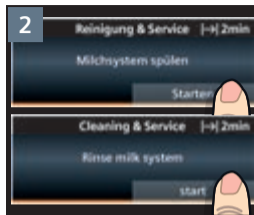

Service-Programm Reinigen

Service Program Clean

Service-Programm
Milchsystem spülen

Service Program
Rinse milk system

Notizen

Notes

A large, empty rectangular box with a thin black border, occupying the right two-thirds of the page. It is intended for taking notes.