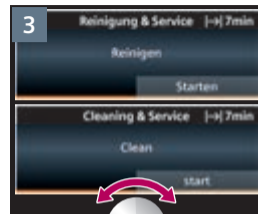

Service-Programm calc'nClean

Service Program calc'nClean

Service-Programm
Calc'nClean

Service Program
Calc'nClean

Service-Programm Entkalken

Service Program Descale

Service-Programm Entkalken

Service Program Descale

Service-Programm Reinigen

Service Program Clean

Service-Programm
Milchsystem spülen

Service Program
Rinse milk system

Notizen

Notes

A large, empty rectangular box with a thin black border, occupying the right two-thirds of the page. It is intended for taking notes.