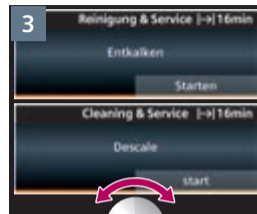

Service-Programm calc'nClean

Service Program calc'nClean

Service-Programm
Calc'nClean

Service Program
Calc'nClean

Service-Programm Entkalken

Service Program Descale

Service-Programm Entkalken

Service Program Descale

Service-Programm Reinigen

Service Program Clean

Service-Programm
Milchsystem spülen

Service Program
Rinse milk system

Notizen

Notes

A large, empty rectangular box with a thin black border, occupying the right two-thirds of the page. It is intended for taking notes.