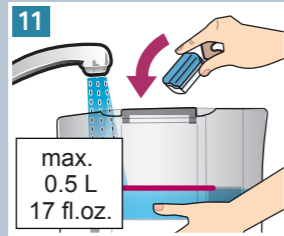

Please read the safety information
in the instruction manual carefully.

Aufbewahrungsfach für
Kurzanleitung

Storage compartment for
quick reference guide

Service-Programm
calc'nClean

Service Program
calc'nClean

1 calc'nClean notwendig
→ 3 Sek. menu drücken

calc'nClean necessary
→ press menu for 3 sec

4 calc'nClean
Fortsetzen: start drücken
Abbruch: [stop] drücken

calc'nClean
Continue: Press start
Cancel: Press [stop]