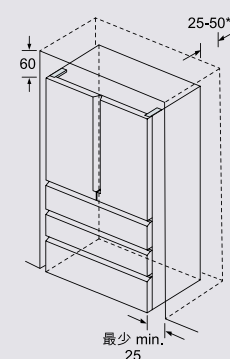

建議預留最少通風位
Recommended min. ventilation space

高 Top: 60
兩側 Each side: 25
背 Back: 25-50*

雪櫃門鉸須設於廚櫃外
Refrigerator door hinge should be placed outside kitchen cabinet

* 視乎型號 depends on model