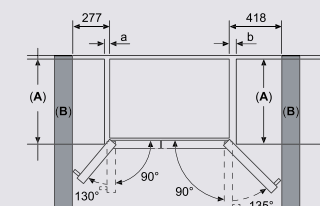

Water connection to the appliance

Chilling drawers can be pulled out completely at a door opening angle of 135°

A	a	b
≤ 600	50	50
600 < A ≤ 650	50	50
650 < A ≤ 700	53	96
> 700	277	418

KA93NVIFPK

Specifications
 A Front is adjustable from 1783 to 1792
 B Cabinet depth
 C Depth incl. door, without handle
 D Depth incl. door, with handle