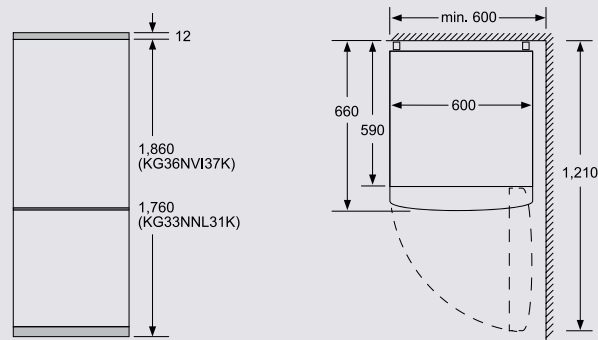

安裝圖 Installation diagrams

無霜雪櫃 (下置冰格) No frost refrigerator, bottom freezer

KG36NVI37K / KG33NNL31K