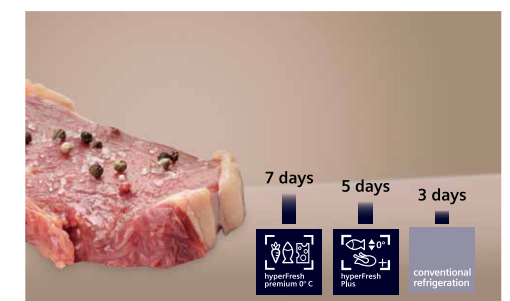

Freshness innovation with hyperFresh

* hyperFresh 0°C保鮮科技是指在0°C保鮮空間內，讓食物的溫度處於接近0°C，並維持該貯存空間內一定的濕度，從而延長食物保鮮時間的技術。保鮮室內的環境和保鮮效果會因食物種類、新鮮度及分量而有所不同。
hyperFresh 0°C freshness preservation technology means that when stored in the 0°C compartment, food temperature is near 0°C and maintains a certain humidity in the storage space. Foods can thus be stored in an ultimate fresh environment. Storage conditions and results may vary depending on the type, freshness and weight of the food.

完美環境貯存新鮮食物 The perfect environment for fresh food

您需要新鮮食材煮出好菜式。西門子保鮮系統保存食物新鮮更方便靈活，所以菜式無論任何時刻總是美味可口。

You need fresh ingredients for good meals. Siemens' freshness system make keeping food fresh easy and flexible, so meals are always delicious regardless of when you find the time to shop.

生果和蔬菜 Fruit & Vegetables

魚類和肉類 Fish & Meat

內部測試與現有保鮮系統和過往型號之比較。
In-house test compared with current freshness system and previous models.

對門式變頻雪櫃 Side by side inverter refrigerator

自動製冰製水器

- 可預設冰粒、碎冰或冷水三個不同模式，輕輕一觸按鈕即可隨心享用。
- 自動製冰功能均附設濾水器，自來水會經過濾水器才進入製冰箱。
- 製冰器出口設有LED燈，除方便照明之外，更增添雪櫃的美感。