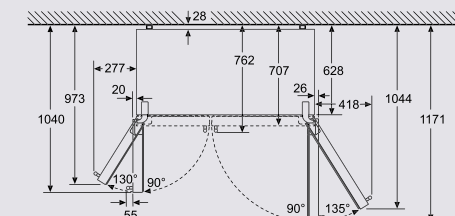

Water connection to the appliance

Chilling drawers can be pulled out completely at a door opening angle of 135°

A	a	b
≤ 600	50	50
600 < A ≤ 650	50	50
650 < A ≤ 700	53	96
> 700	277	418

KA93NVIFPK

Specifications
 A Front is adjustable from 1783 to 1792
 B Cabinet depth
 C Depth incl. door, without handle
 D Depth incl. door, with handle