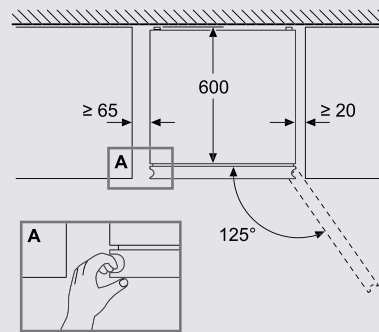

安裝圖 Installation diagrams

無霜雪櫃 (下置冰格) No frost refrigerator, bottom freezer

KG36NVI37K / KG33NNL31K