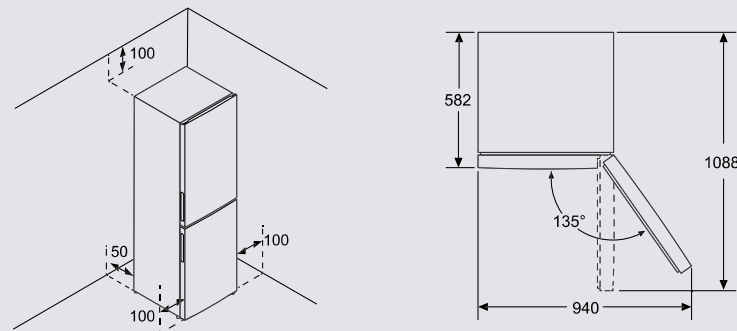

安裝圖 Installation diagrams

無霜雪櫃 (下置冰格) No frost refrigerator, bottom freezer

KG36NVI37K / KG33NNL31K

KG27NNLEAG

Appliance name	A	B	C	D
KG27NNLEAG	0/100	100	495	135

Dimension A:
In models with vertical integrated handle, in order to open easily, a minimum distance of 100 mm is needed.