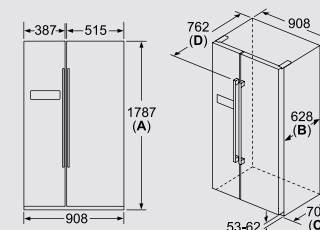

Water connection to the appliance

Chilling drawers can be pulled out completely at a door opening angle of 135°

A	a	b
≤ 600	50	50
600 < A ≤ 650	50	50
650 < A ≤ 700	53	96
> 700	277	418

KA93NVIFPK

Specifications
 A Front is adjustable from 1783 to 1792
 B Cabinet depth
 C Depth incl. door, without handle
 D Depth incl. door, with handle