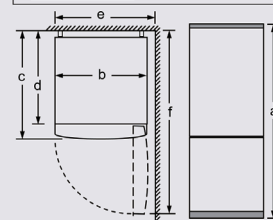

Installation dimension

- a Height
- b Width
- c Depth with door closed, without handle
- d Cabinet depth
- e Width with door opened to 90°
- f Depth with door opened