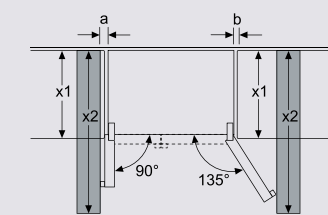

Water connection to the appliance

Chilling drawers can be pulled out completely at a door opening angle of 135°

A	a	b
≤ 600	50	50
600 < A ≤ 650	50	50
650 < A ≤ 700	53	96
> 700	277	418

KA93NVIFPK

Specifications
 A Front is adjustable from 1783 to 1792
 B Cabinet depth
 C Depth incl. door, without handle
 D Depth incl. door, with handle