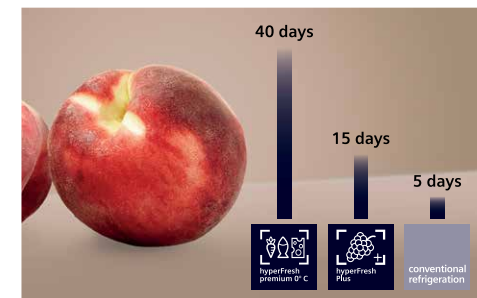

hyperFresh premium 0°C*

hyperFresh premium 0°C保鮮格令水果和蔬菜得到最佳濕度。利用0°C保鮮格，魚類和肉類因此可以貯存在完美的溫度。從而保存豐富維他命，保持口感爽脆，香氣馥郁且更有營養。

hyperFresh premium 0°C*

The hyperFresh premium 0°C drawers regulate how much humidity the fruits and vegetables receive. With the 0°C drawer, fish and meat can also be stored in the perfect temperature. Thus preserving precious vitamins, keeping it longer crisp, flavorsome and more nutritious.

Freshness innovation with hyperFresh

* hyperFresh 0°C保鮮科技是指在0°C保鮮空間內，讓食物的溫度處於接近0°C，並維持該貯存空間內一定的濕度，從而延長食物保鮮時間的技術。保鮮室內的環境和保鮮效果會因食物種類、新鮮度及分量而有所不同。
hyperFresh 0°C freshness preservation technology means that when stored in the 0°C compartment, food temperature is near 0°C and maintains a certain humidity in the storage space. Foods can thus be stored in an ultimate fresh environment. Storage conditions and results may vary depending on the type, freshness and weight of the food.

完美環境貯存新鮮食物 The perfect environment for fresh food

您需要新鮮食材煮出好菜式。西門子保鮮系統保存食物新鮮更方便靈活，所以菜式無論任何時刻總是美味可口。

You need fresh ingredients for good meals. Siemens' freshness system make keeping food fresh easy and flexible, so meals are always delicious regardless of when you find the time to shop.

生果和蔬菜 Fruit & Vegetables

魚類和肉類 Fish & Meat

內部測試與現有保鮮系統和過往型號之比較。
In-house test compared with current freshness system and previous models.

對門式變頻雪櫃 Side by side inverter refrigerator

自動製冰製水器

- 可預設冰粒、碎冰或冷水三個不同模式，輕輕一觸按鈕即可隨心享用。
- 自動製冰功能均附設濾水器，自來水會經過濾水器才進入製冰箱。
- 製冰器出口設有LED燈，除方便照明之外，更增添雪櫃的美感。