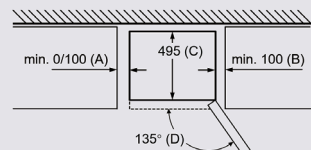

KG27NNLEAG

Appliance name	A	B	C	D
KG27NNLEAG	0/100	100	495	135

Dimension A:
In models with vertical integrated handle, in order to open easily, a minimum distance of 100 mm is needed.

Appliance name	a	b	c	d	e	f
KG27NNLEAG	1924	550	607	540	750	1138