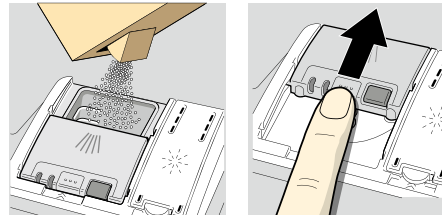

於上層洗滌籃加載碗碟 (底部向上避免積水)
Load upper basket (face down to avoid puddles)

4