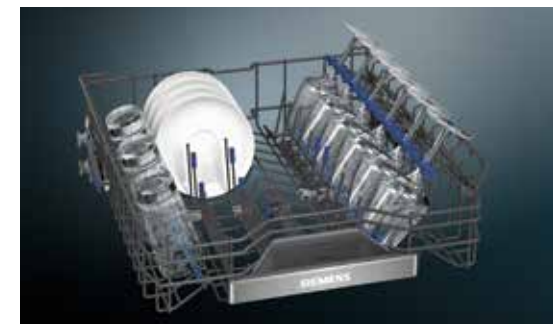

精心設計
靈活加載碗碟
Designed
for flexible
loading

varioDrawer 餐具籃

varioDrawer 餐具籃不僅讓您更容易加載碗碟，亦提高了洗滌籃的靈活性，更方便容納不同餐具。varioDrawer 餐具籃讓您穩妥擺放刀叉之餘，更有空間容納長柄刀、湯勺、茶杯及小咖啡杯。

varioDrawer

The varioDrawer not only makes dishwasher loading more flexible, it now offers even more flexibility of its own. It not only securely holds your cutlery but offer space for wide handled knives, soup ladles, teacups and small coffee cups.