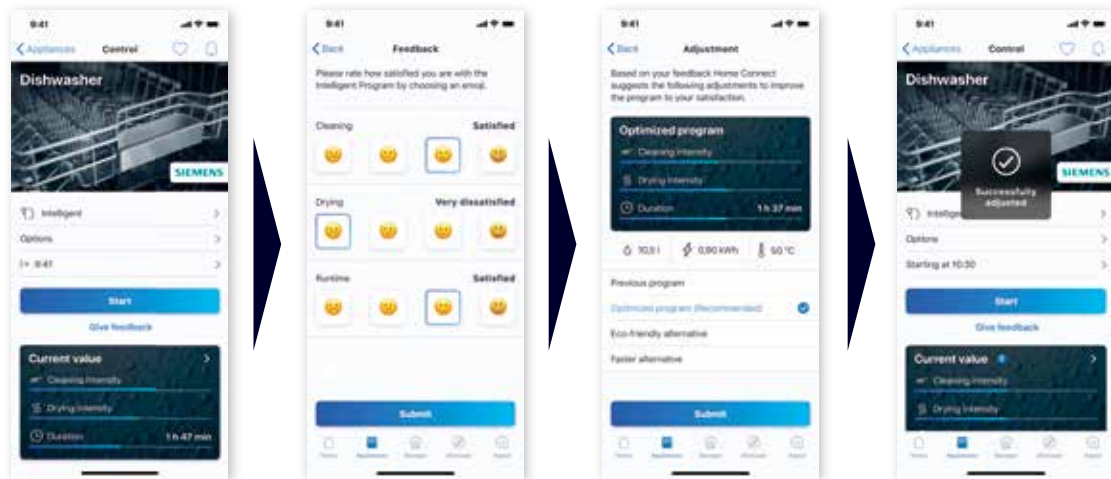

聆聽您意見的洗碗機

A dishwasher listens to you

智感AI清洗

每次洗碗機完成清洗程序後，會邀請您透過Home Connect應用程式分別為清洗時間、清潔程度及乾碗程度評分。洗碗機會因應您的評分調整清洗程序，建立專屬您的清洗程序。而您亦可以清楚知道洗程的耗水及耗電量。

Intelligent AI Wash

Rate your dishwasher via the Home Connect App how satisfied you are with the duration of the programme and the cleaning and drying results. The dishwasher adjusts its settings to create a customized dishwashing programme for you. Additionally, the programme offers you full transparency about water and energy consumption.

啟動並選擇清潔、乾碗及時間的重要性
Start and select importance of cleaning, drying and runtime.

為清洗效果評分
Rate the result.

選擇適合的建議方案
Pick the recommendation.

建立您的個人洗程
Your customized programme is ready.

Home Connect 讓洗碗更便利 Dishwashing with ease

隨時隨地遙遠控制

當您的洗碗機處於連線狀態時，您可以隨時開啟、關閉，選擇洗程、預約洗程，也可以設定水質硬度、光亮劑濃度等，操作介面一目了然，處理洗碗家務更便利。

Remote control

Start the dishwasher remotely when away from home, check the washing time or even receive push notifications for machine maintenance on your smart device.

Program Assistant簡易啟動，自動建議最適合洗程

Program Assistant簡易啟動功能，可依碗碟類型及偏好的清潔附加功能(如省時、能效)，自動建議最適合的清洗程序，讓碗碟清洗更有效率。

Program Assistant

The Program Assistant menu on the Home Connect App helps you to find the correct setting for your load quickly and easily. Just answer a few simple questions and the app will suggest the most optimum programme for your load. It is easy to adjust your dishwasher setting via the app on your mobile or tablet to keep it running at maximum efficiency.