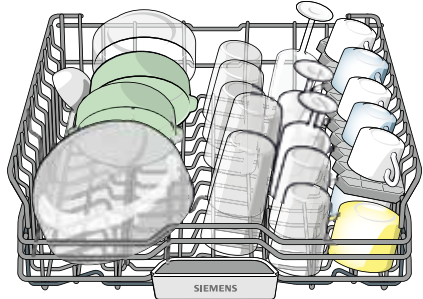

於下層洗滌籃加載碗碟 (底部向上避免積水，尖利餐具向下或置於頂層餐具籃)
Load lower basket (face down to avoid puddles, with sharp cutlery facing down or placing in varioDrawer.)

3