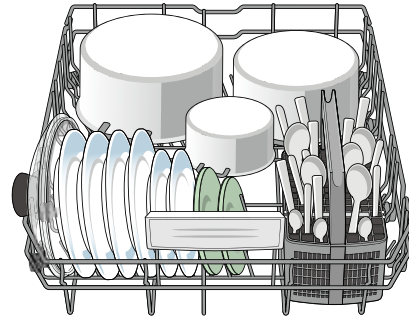

關懷備至 用戶貼士

User Tips for Utmost Care

1

除去碟上殘餘飯屑 (不用沖洗碗碟)
Scrape leftovers – rinsing utensils is not required

2

於下層洗滌籃加載碗碟 (底部向上避免積水，尖利餐具向下或置於頂層餐具籃)
Load lower basket (face down to avoid puddles, with sharp cutlery facing down or placing in varioDrawer.)

嵌入式家電
Built-in Appliances

洗衣機
Laundry

煮食爐
Hob

抽油煙機
Cooker Hood

西門子家電
尚有更多家電系列
為您生活增添方便與精彩
Siemens Home
Appliances
offers a wide selection,
adds convenience
and enjoyments

雪櫃
Cooling

Some of the appliances pictured in this catalogue are not available in Hong Kong.