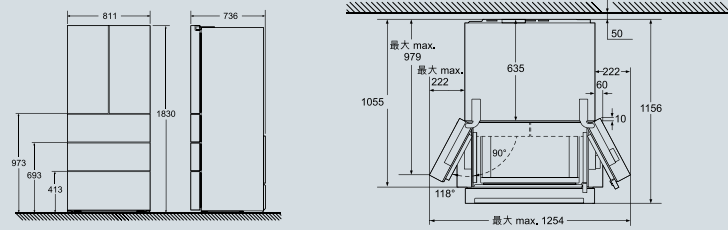

安裝圖 Installation diagrams

法式多門無霜雪櫃 French door refrigerator

KF86FPB2A