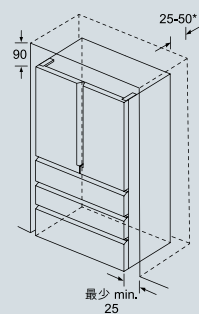

建議預留最少通風位
Recommended min. ventilation space

高 Top: 90
兩側 Each side: 25
背 Back: 25-50*

雪櫃門鉸須設於廚櫃外
Refrigerator door hinge should be placed outside kitchen cabinet

* 視乎型號 depends on model