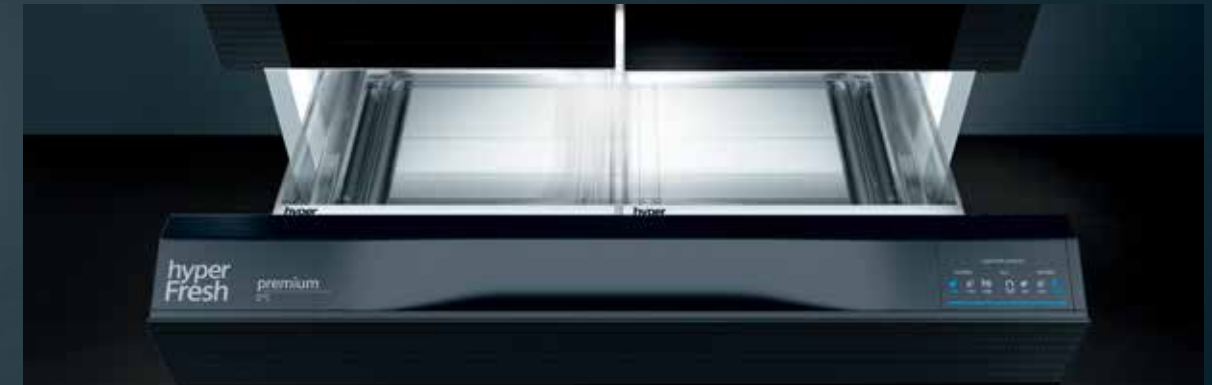

iSensoric智感零度 無霜多門雪櫃 iSensoric no frost French door refrigerator

iSensoric極智保鮮 源自德國工藝 German Engineered Freshness with iSensoric

全面升級hyperFresh premium 0°C保鮮室

全新法式多門雪櫃採用嶄新iSensoric操作概念。設定溫度和濕度從未如此簡單方便，透過抽屜門把手觸控顯示屏以智能感應控制濕度。兩個40公升可拆卸保鮮盒及金屬伸縮導軌帶來真正的豪邁氣派，智能感應出最佳的濕度狀態使食物保持原有新鮮*。

The new, giant hyperFresh premium 0°C freshness drawer

The new French door refrigerator features a new iSensoric operating concept. Thanks to integrated handle displays with motorized humidity control operated by touch, setting the temperature and humidity level have never been easier. The metal telescopic rails with two 40 litre removable boxes are pure luxury, with the added benefit that the optimal humidity level keeps food fresh for longer*.