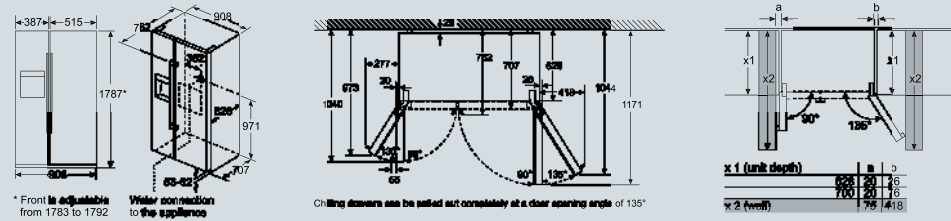

客戶可享有免費上門睇位服務一次，請向銷售人員查詢。Please consult sales consultant for a free on-site inspection.

安裝圖 Installation diagrams

法式多門無霜雪櫃 French door refrigerator

KF86FPB2A

對門式變頻雪櫃 Side by side inverter refrigerator

KA93DVIFPG