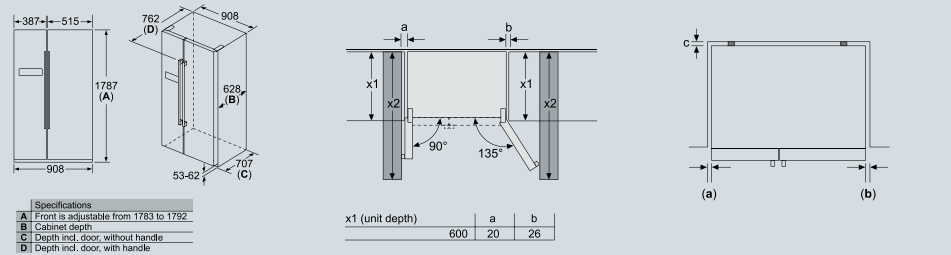

標準廚櫃內安裝尺寸 General built-in installation dimensions

建議預留最少通風位
Recommended min. ventilation space

高 Top: 90
兩側 Each side: 25
背 Back: 25-50*

雪櫃門鉸須設於廚櫃外
Refrigerator door hinge should be placed outside kitchen cabinet

* 視乎型號 depends on model