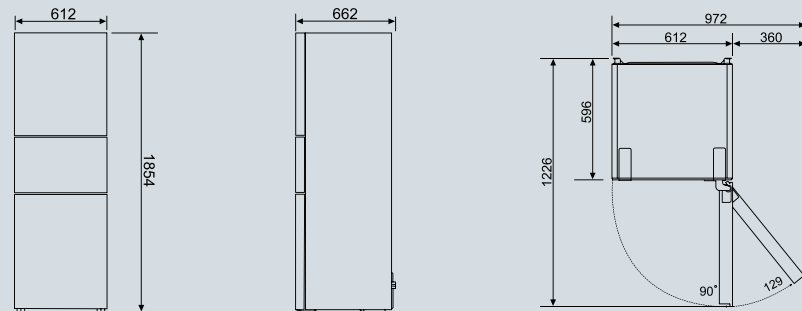

安裝圖 Installation diagrams

零度無霜3門雪櫃 0°C no frost 3-Door refrigerator

KG28US12EK

KG28UA290K

無霜雪櫃（下置冰格） No frost refrigerator, bottom freezer

KG36NVI37K / KG36NNL31K / KG33NNL31K

無霜雪櫃（上置冰格） No frost refrigerator, top freezer

KD28NVL3AK / KD25NVL3AK / KD23NVL3AK

如科技發展般卓越：體驗專業清潔配方

As smart as the technology:
The recipe for intelligent cleaning.

雪櫃清潔劑

Special Cleaner for Refrigerators

產品編號 Product Code: 00312138

食品安全清潔劑

此清潔劑乃生態友善配方，符合食品安全，專為存放各種新鮮或已烹調食物的雪櫃而設。德國製造，清潔劑經原廠測試及檢定，而且膠樽由90%再生塑膠製成，配方亦不含有害物質及微膠粒，確保您安心使用。

Food safe cleaner

Thanks to the food safe and eco-friendly formulae, the special cleaner is developed for storing a variety of fresh or cooked delicacies refrigerators and freezers. Made in Germany, the cleaner is tested and approved for your Siemens refrigerators without dangerous substance and micro-plastic. In addition, the bottle consists of 90% recycled plastic, ensuring peace of mind and sustainability.

強效清潔 還原清新

佳餚放進雪櫃後，容易留下醬汁與氣味。呈泡沫狀的清潔劑能助您有效移除污垢，亦為您帶走異味，令雪櫃還原清新。

Hygienically clean and fresh

Drips, grease residues and smell from the food may end up in the fridge. The foam of cleaner specializes in dirt removal; reduces odours and gives a pleasant smell at once.

一款清潔劑 完成裡外全效清潔

不論是塑膠、金屬、玻璃或塗層表面，您亦可以使用此清潔劑為雪櫃內及外層表面進行清潔。

Single product on all surfaces

With only this cleaner, you can easily remove residues in and outside of refrigerators on all surfaces made of plastic, metal, glass, as well as printed or coated surfaces. It can also be applied on other kitchen surfaces.

不銹鋼護理抹布

Conditioning Cloths for Stainless Steel Surfaces

產品編號 Product Code: 00312007

擁有二合一功用的不銹鋼護理抹布可清除污漬、手指模印及同時為不銹鋼表面塗上保護層，令家電表面亮麗如初。