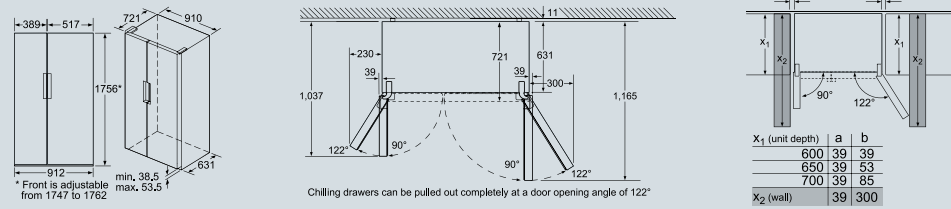

KA92NVI35K

KA93NVIFPK