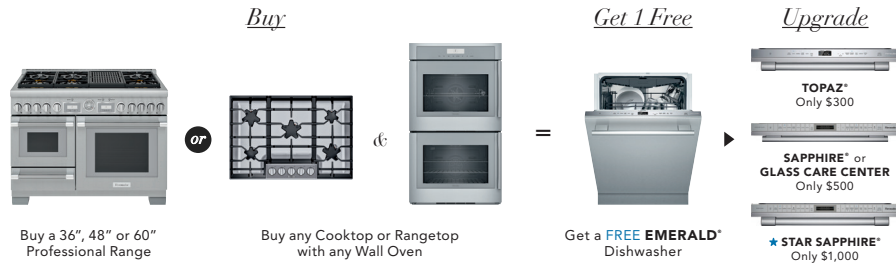

SELECT AN ELIGIBLE COOKING SUITE

PROFESSIONAL *or* MASTERPIECE® SUITE