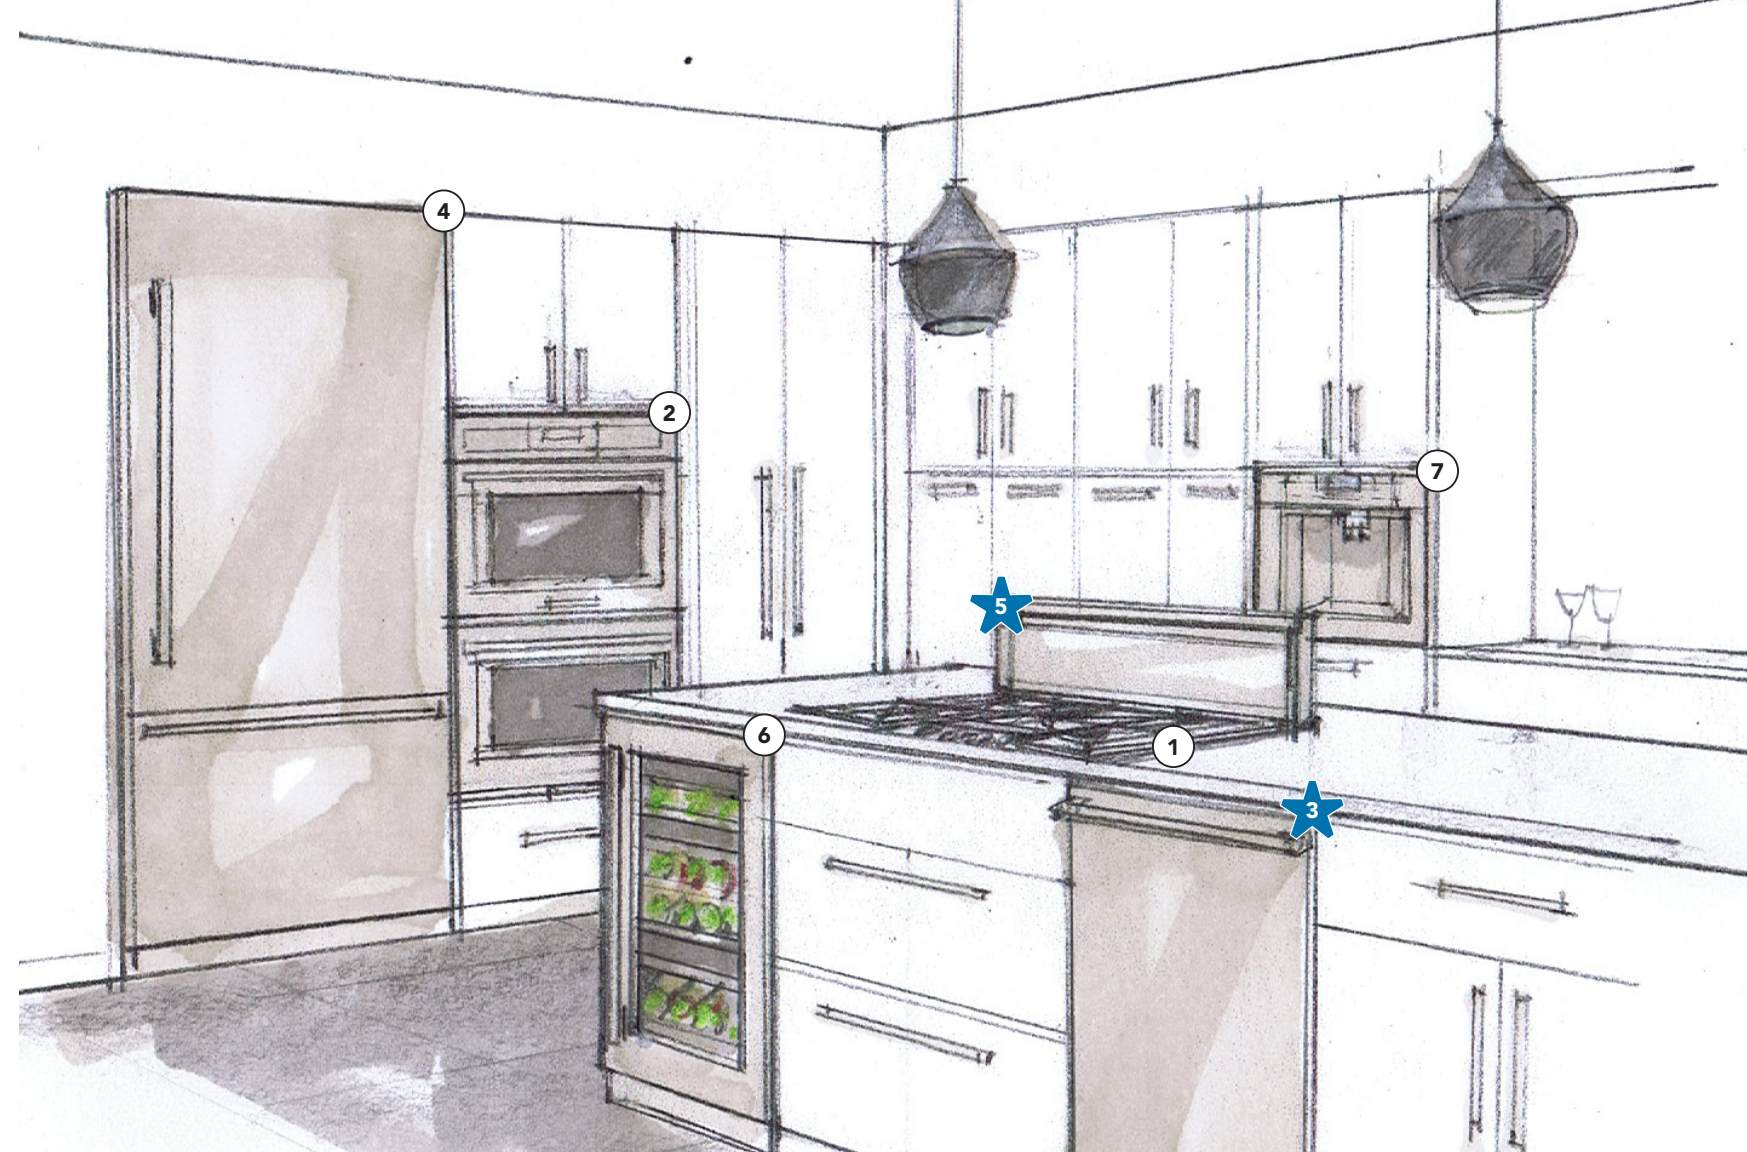

2 | 30-Inch Masterpiece® Double Oven
MED302WS

5 | 36-Inch Masterpiece® Downdraft Ventilation
(blower included)
UCVM36XS & VTR1330W

3 | 24-Inch Star-Sapphire® Dishwasher
(\$1000 upgrade shown)
DWHD870WFM

6 | 24-Inch Under Counter Glass Door Wine Reserve
T24UW910RS

7 | 24-Inch Fully Automatic Built-in Coffee Machine
TCM24PS

THINK OUTSIDE *the kitchen*

Bring Thermador into ancillary spaces to add a touch of luxury, whether you're enhancing your bedroom or completing your wet bar, refine your daily rituals with Thermador luxury smart appliances, designed for exceptional living.