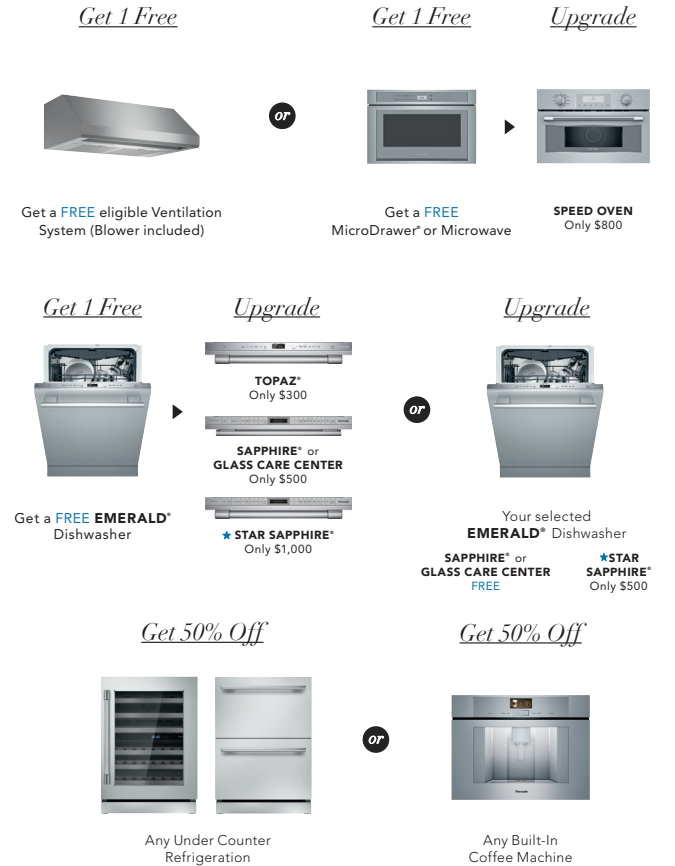

ADD A REFRIGERATION PACKAGE

Add Eligible Refrigeration to Receive (1) Free Appliance or Upgrade

Add Additional Refrigeration to Receive (2) Free Appliances or Upgrades

FREE APPLIANCES *or* UPGRADES

ONE - TWO - FREE®

SALES EVENT

1 Choose an eligible COOKING SUITE

Purchase any 36", 48" or 60" Professional Range or any Cooktop or Rangetop with any Wall Oven to receive a **FREE** Emerald® Dishwasher (additional upgrades available).