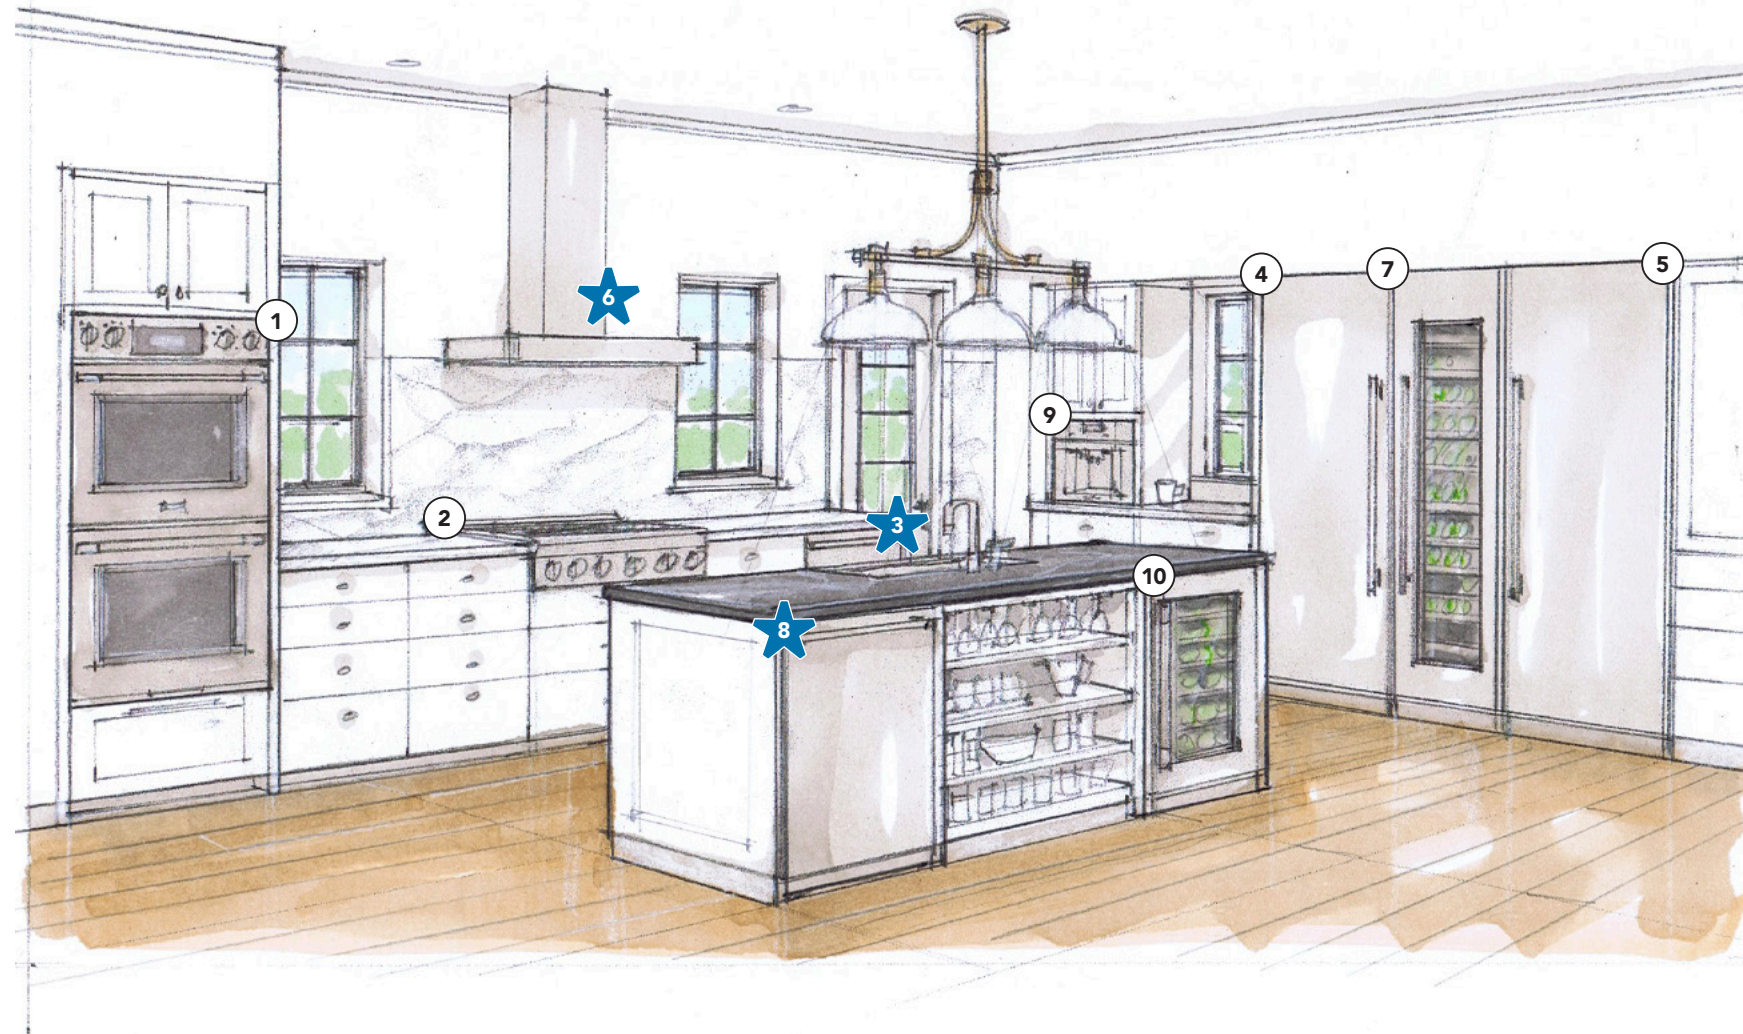

5 | 30-Inch Built-In Freezer Column
T30IF9005P

10 | 24-Inch Under Counter Wine Reserve
T24UW920RS

UPGRADE

UPGRADE

FREE GIFT

THE SPACE TO REPLACE

For those seeking effortless replacement

ONE-TWO-FREE® Savings
\$6,276.00

A sleek, modern kitchen providing ideal refrigeration pairings including the specially designed 23.5-Inch Refrigeration Column, that can be paired with any 18-Inch and 24-Inch Freezer Column—the perfect fit into existing 42-Inch and 48-Inch spaces. It also includes the 30-Inch Masterpiece® Steam Oven paired with a new Storage Drawer installed directly beneath for convenient storage, while fitting seamlessly within pre-existing 30-Inch single Wall Oven cavities—making replacement effortless.

*Refer to page 5 for the ONE-TWO-FREE® program details.
Savings based on UMRP pricing.
Visit Thermador.com for product features.

**Ask your dealer about replacement solutions for 30" single wall oven cavities, 42" & 48" refrigeration, 30" & 36" cooktops, and 24" dishwashers.