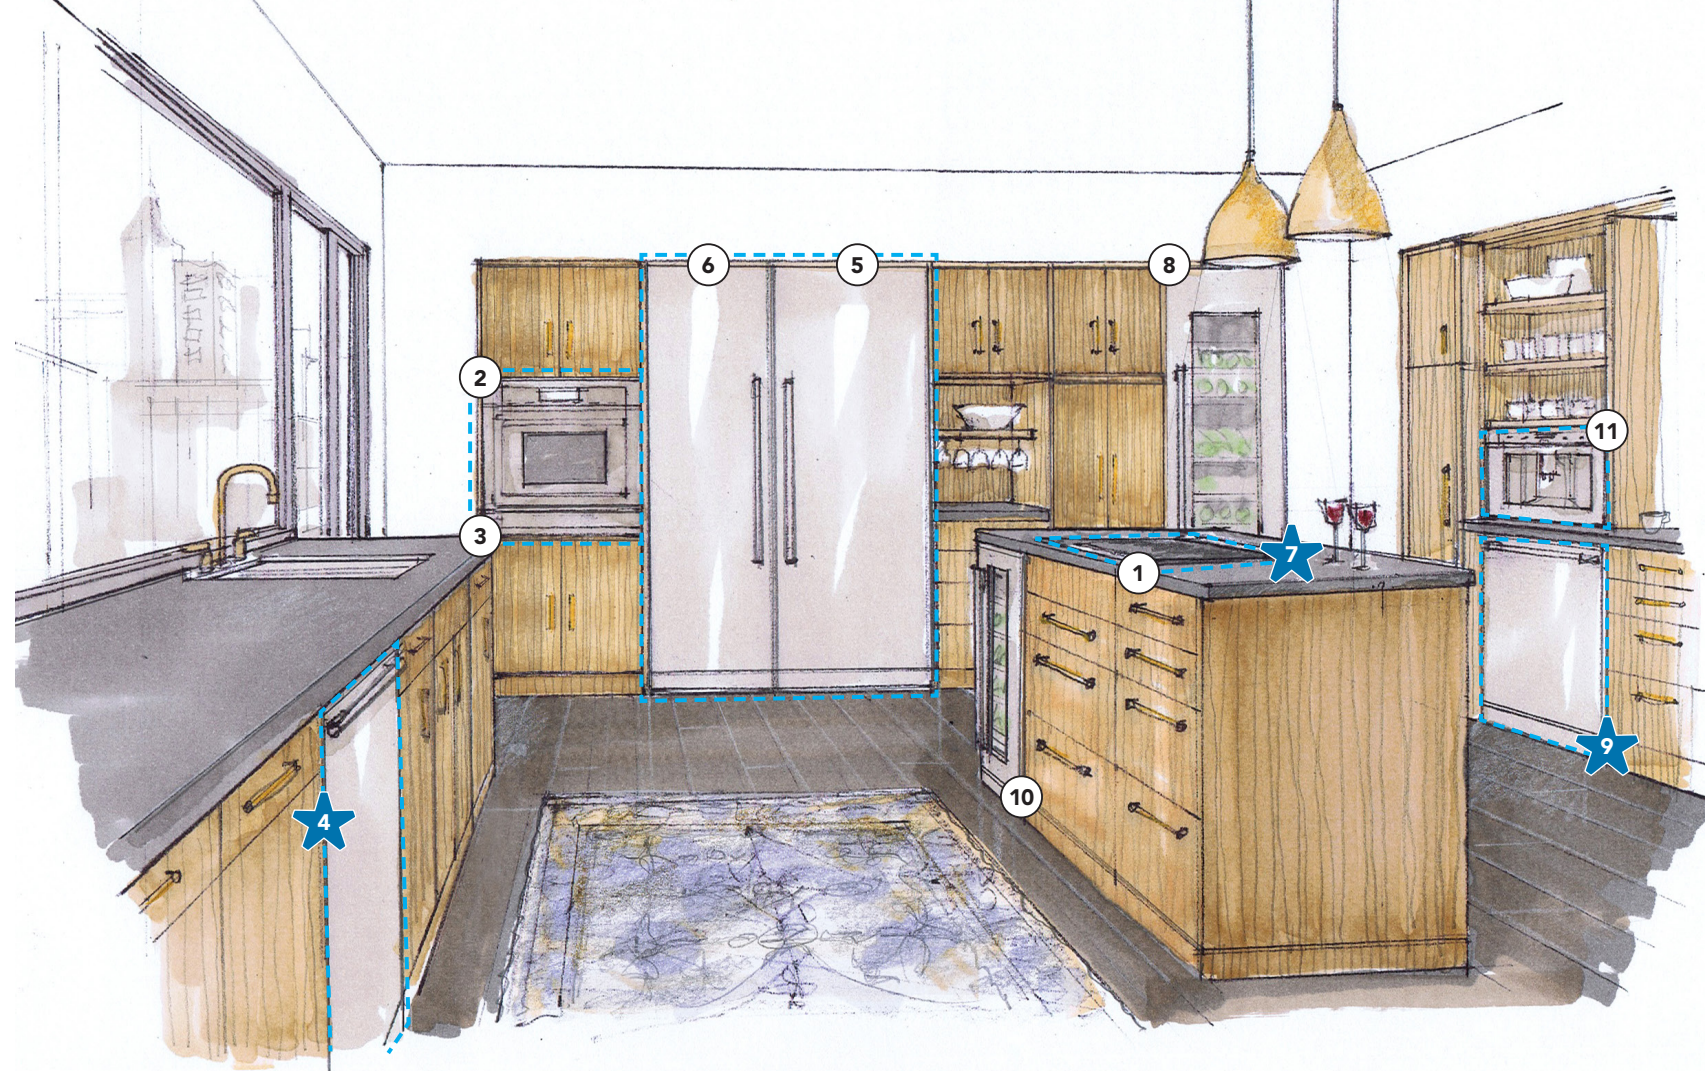

5 | 30-Inch Built-In Freezer Column
T30IF9005P

10 | 24-Inch Under Counter Wine Reserve
T24UW920RS

UPGRADE

UPGRADE

FREE GIFT

THE SPACE TO REPLACE

For those seeking effortless replacement

ONE-TWO-FREE® Savings
\$6,276.00

A sleek, modern kitchen providing ideal refrigeration pairings including the specially designed 23.5-Inch Refrigeration Column, that can be paired with any 18-Inch and 24-Inch Freezer Column—the perfect fit into existing 42-Inch and 48-Inch spaces. It also includes the 30-Inch Masterpiece® Steam Oven paired with a new Storage Drawer installed directly beneath for convenient storage, while fitting seamlessly within pre-existing 30-Inch single Wall Oven cavities—making replacement effortless.

*Refer to page 5 for the ONE-TWO-FREE® program details.
Savings based on UMRP pricing.
Visit Thermador.com for product features.

**Ask your dealer about replacement solutions for 30" single wall oven cavities, 42" & 48" refrigeration, 30" & 36" cooktops, and 24" dishwashers.