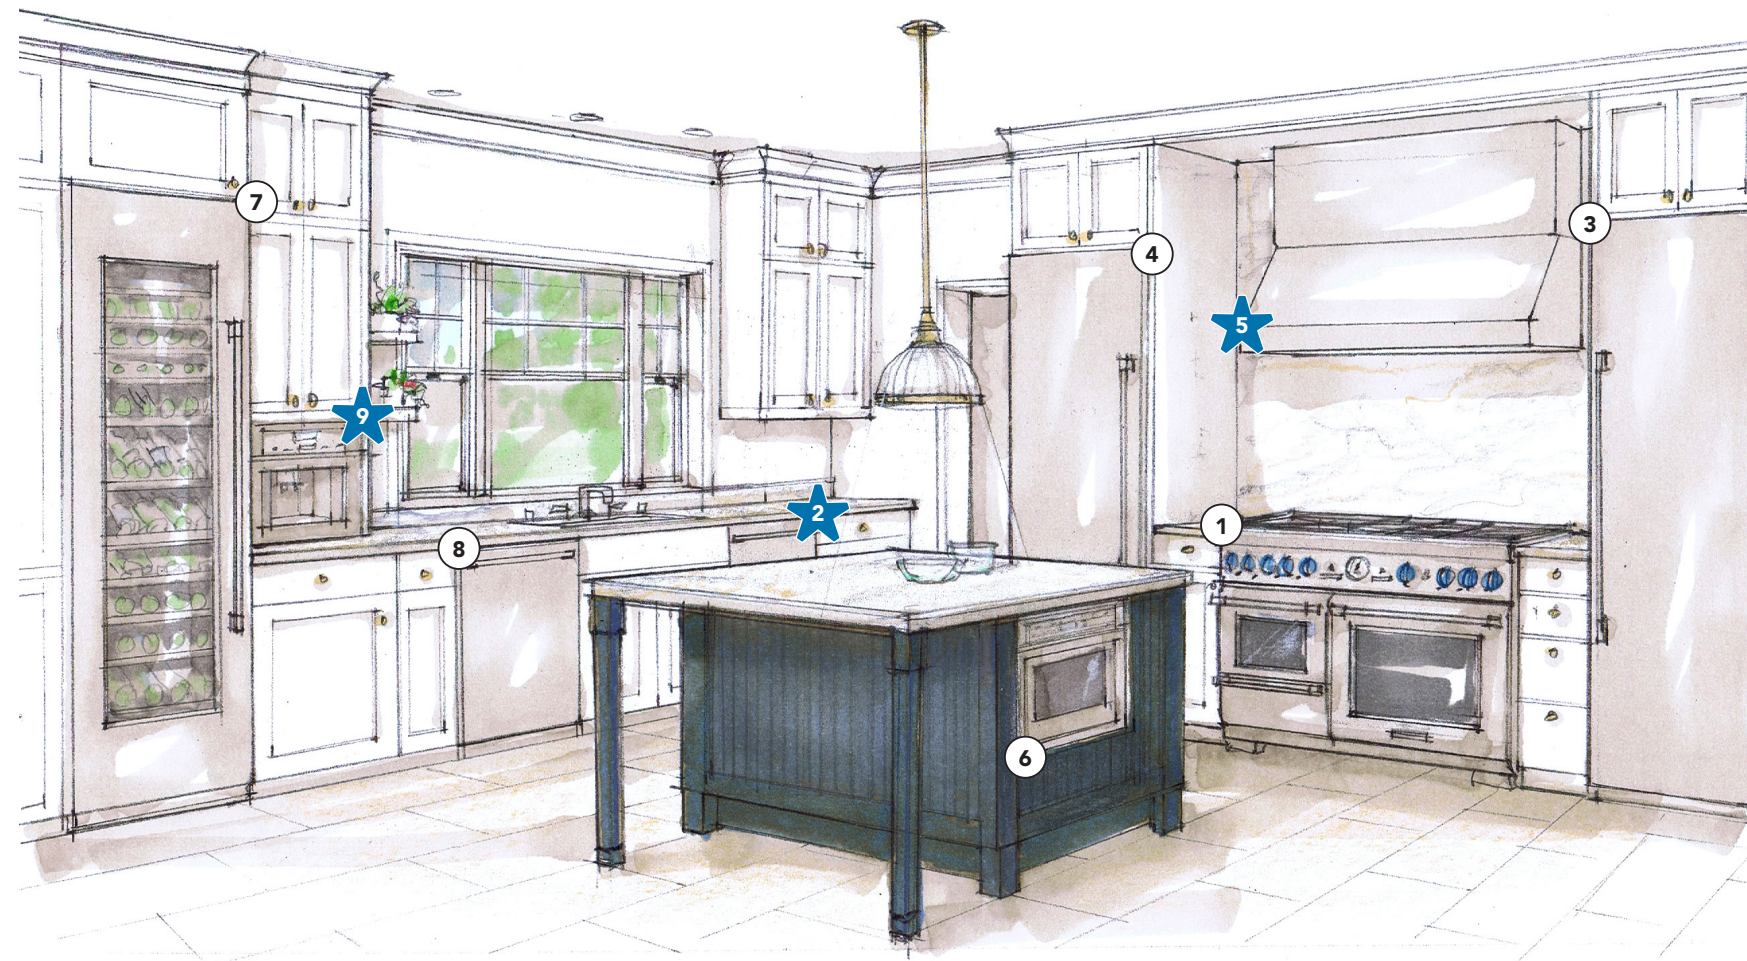

5 | 48-Inch Professional Traditional Wall Hood
(blower included)
PH48HWS & VTR1330W

6 | 24-Inch Built-In MicroDrawer®
MD24WS

7 | 24-Inch Built-In Wine Preservation Column
T24IW901SP

8 | 24-Inch Glass Care Center Dishwasher
(*500 upgrade shown)
DWH771WFP

9 | 24-Inch Fully Automatic Built-in Coffee Machine
TCM24PS

THE EXCEPTIONAL ENTERTAINER

Provides everything an avid entertainer needs

ONE-TWO-FREE* Savings
\$6,977.00

With unmatched versatility and exceptional cooking prowess, the 60-Inch Pro Grand® Range is ideal for those who delight in the art of entertaining—complimented by the 36-Inch Freedom® Columns paired with the 24-Inch Built-in Wine Column, a Built-in Coffee Machine that can program guests favorites, and the industry exclusive Glass Care Center Dishwasher, you're all set to artfully entertain.