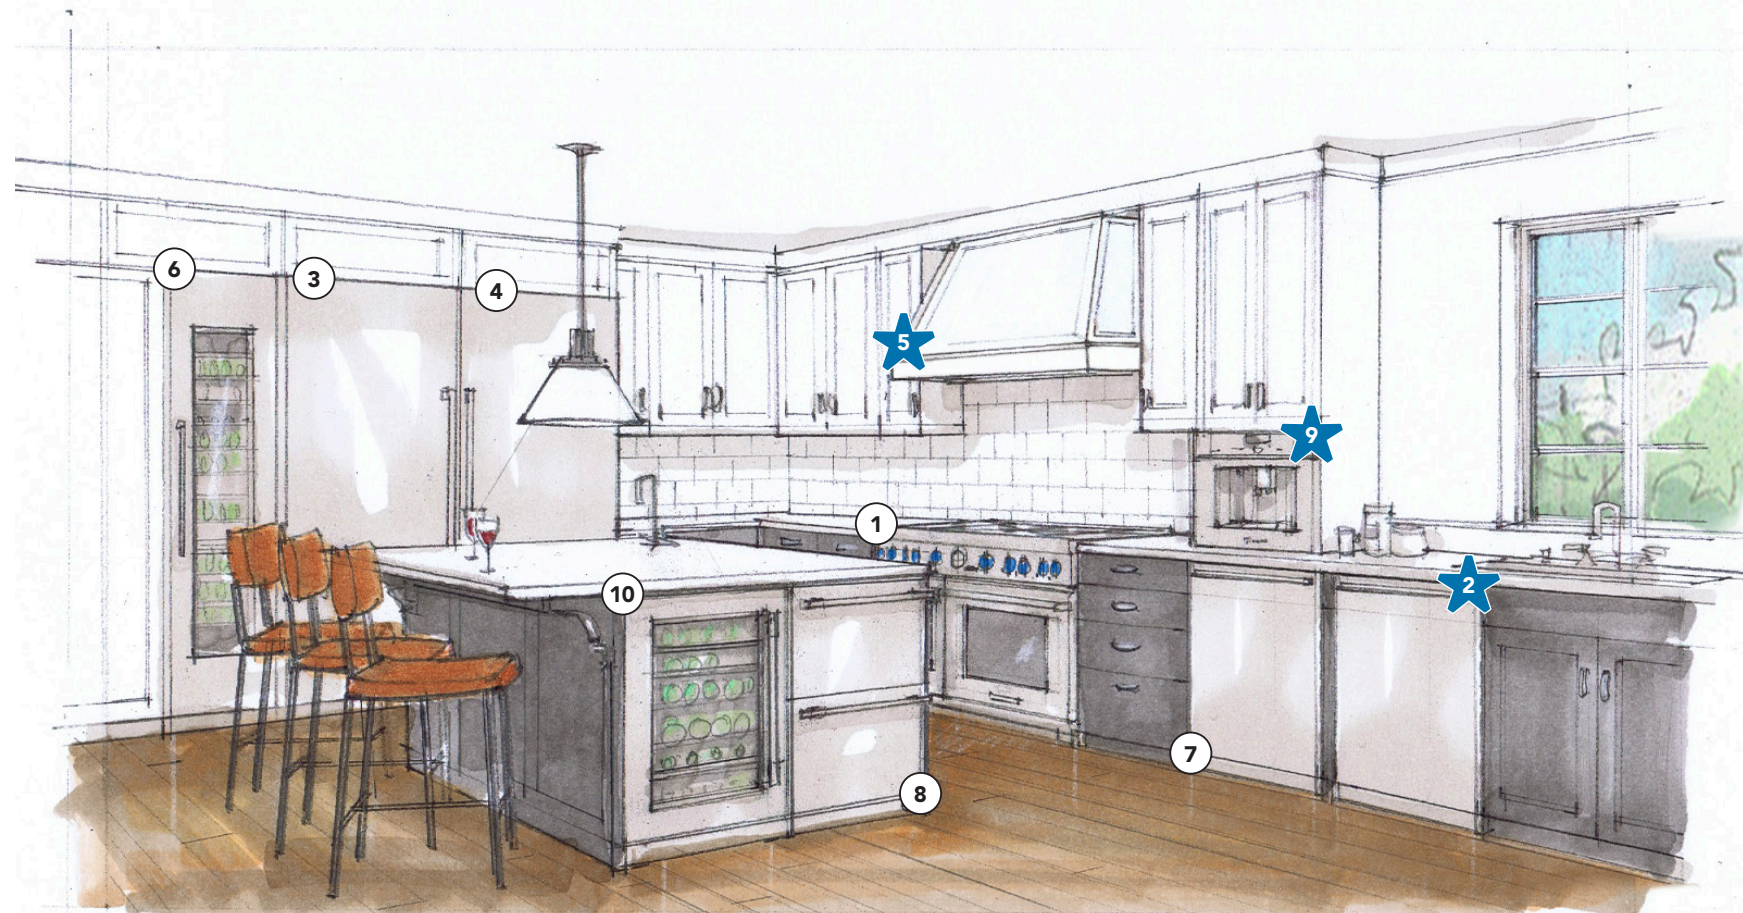

THE EXCEPTIONAL ENTERTAINER

Provides everything an avid entertainer needs

ONE-TWO-FREE* Savings
$6,977.00

With unmatched versatility and exceptional cooking prowess, the 60-Inch Pro Grand® Range is ideal for those who delight in the art of entertaining—complimented by the 36-Inch Freedom® Columns paired with the 24-Inch Built-in Wine Column, a Built-in Coffee Machine that can program guests favorites, and the industry exclusive Glass Care Center Dishwasher, you're all set to artfully entertain.

Refer to page 5 for the ONE-TWO-FREE program details.
Savings based on UMRP pricing.
Visit Thermador.com for product features.
Knobs available in both stainless steel and blue.
Ask your sales associate for details.

1 | 60-Inch Pro Grand® Range PRD606WCSG	6 | 24-Inch Built-In Wine Preservation Column T24IW9015P
UPGRADE 2 | 24-Inch Star-Sapphire® Dishwasher ($1000 upgrade shown) DWH870WFP	7 | 24-Inch Glass Care Center Dishwasher ($500 upgrade shown) DWH871WFP
3 | 36-Inch Built-In Freezer Column T36IF9005P	8 | 24-Inch Under Counter Double Drawer Refrigeration T24UC920DS
4 | 36-Inch Built-In Fresh Food Column T36IF9005P	50% OFF 9 | 24-Inch Fully Automatic Built-in Coffee Machine TCM24PS
FREE GIFT 5 | 60-Inch Professional Custom Insert Hood Ventilation (blower included) VCIN60GWS & VTR1330W	10 | 24-Inch Under Counter Glass Door Wine Reserve T24UW920LS