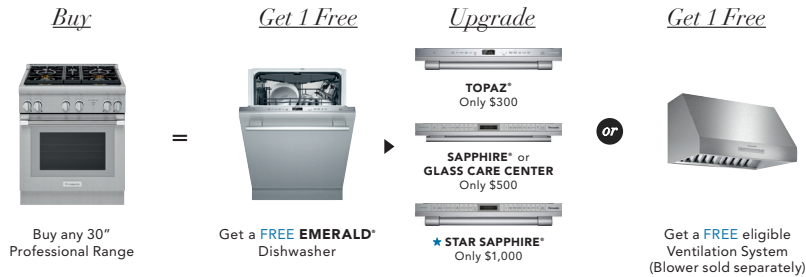

COMPACT STARTER SUITE